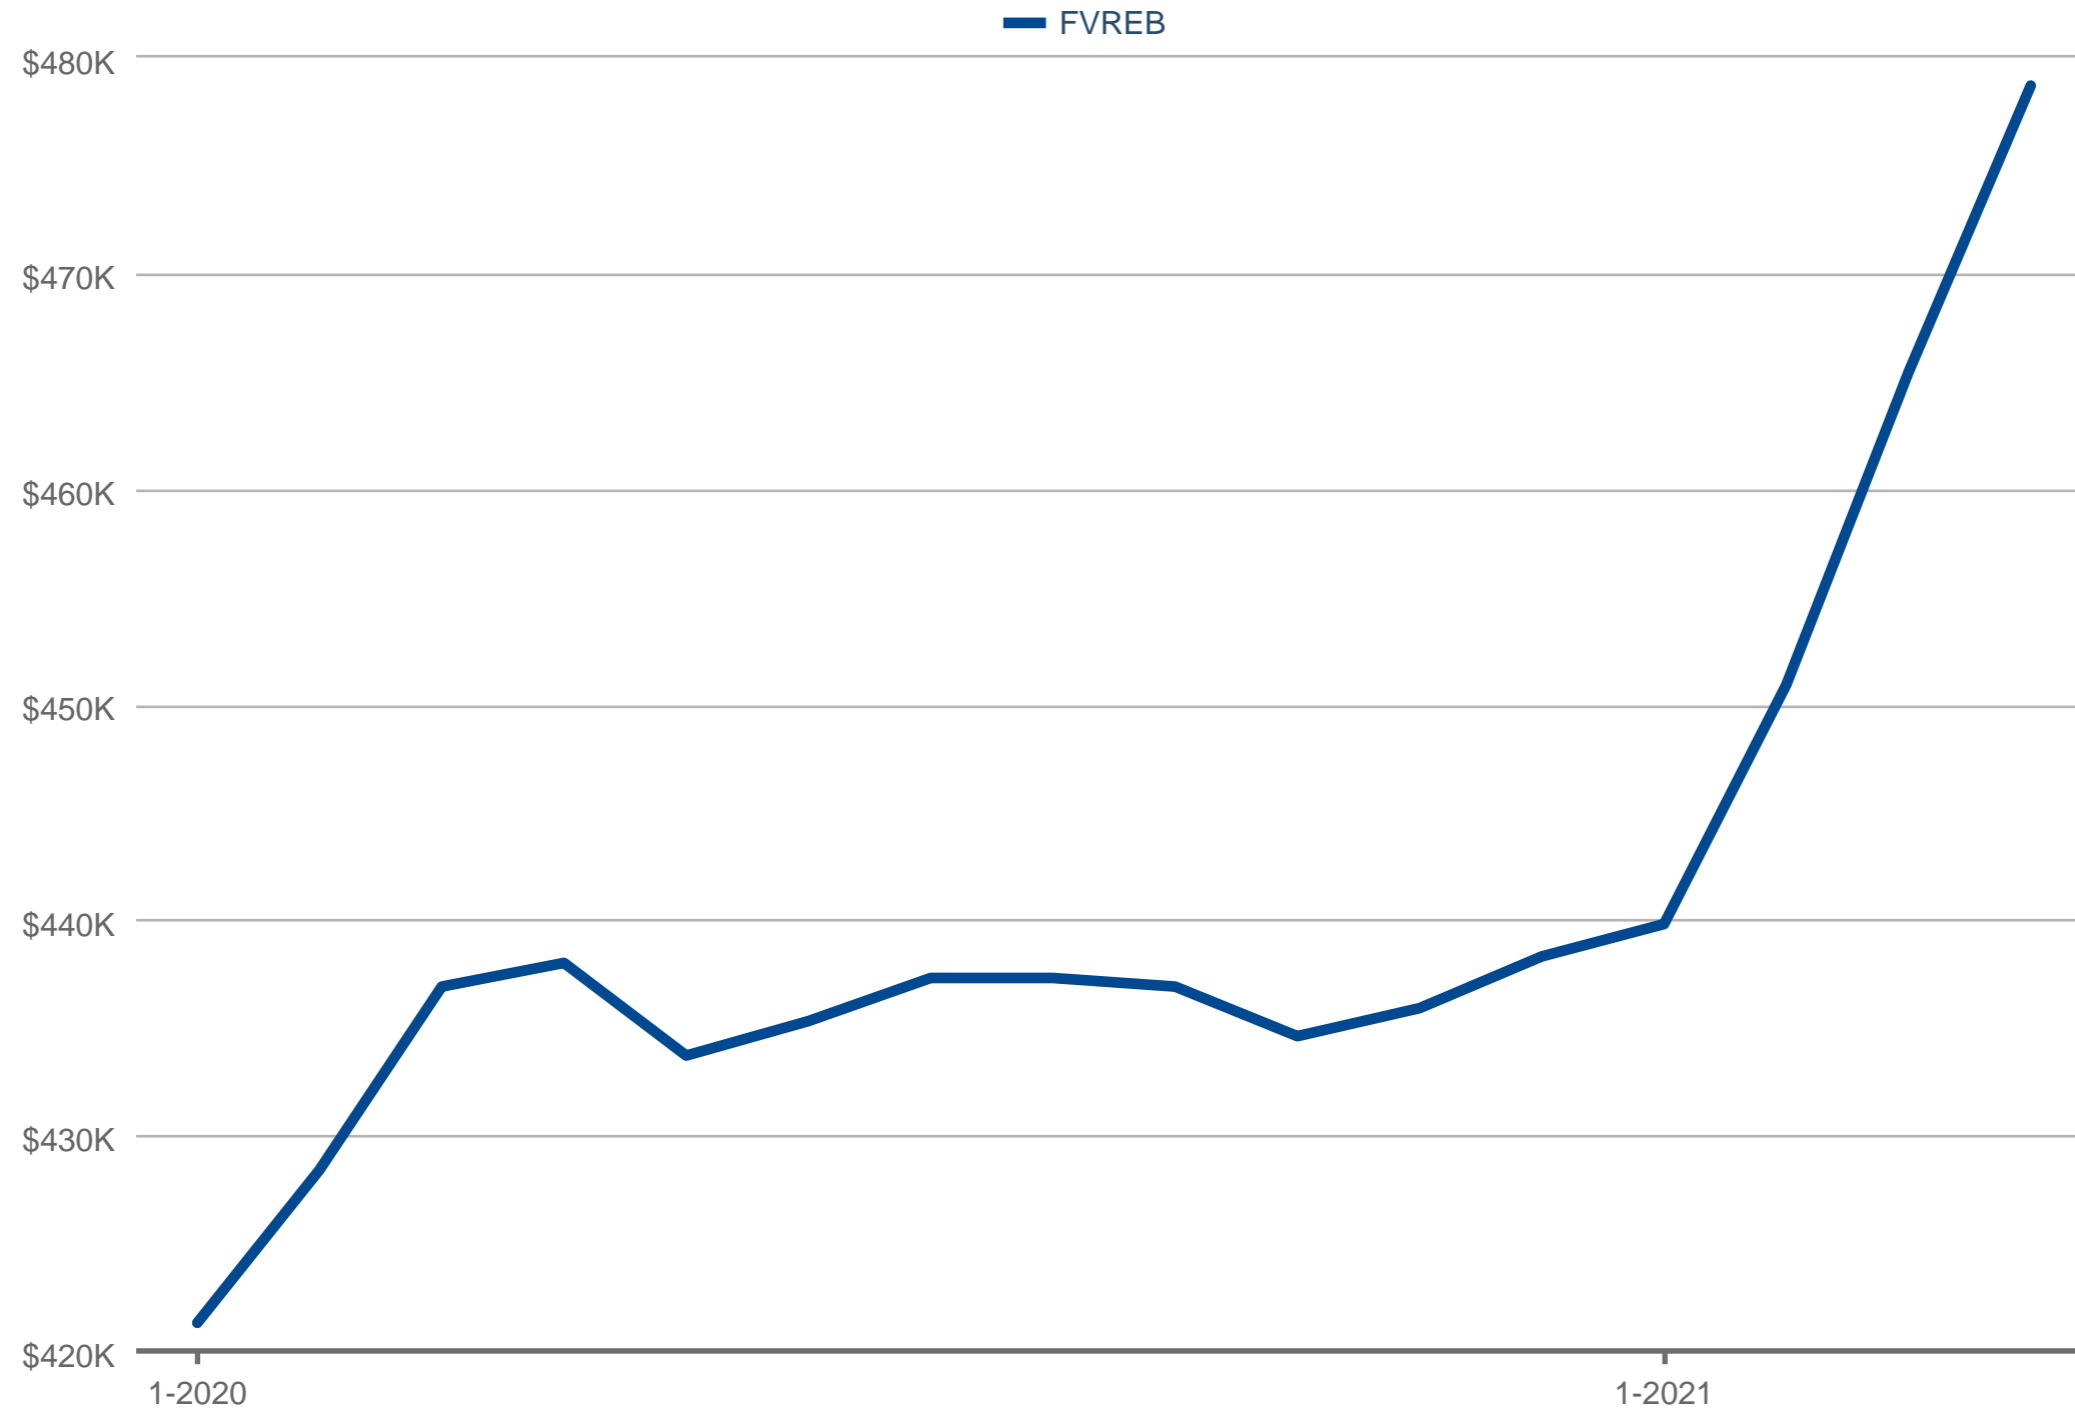

MLS® HPI Price

FVREB: Apartment

Each data point is one month of activity. Data is from May 7, 2021.