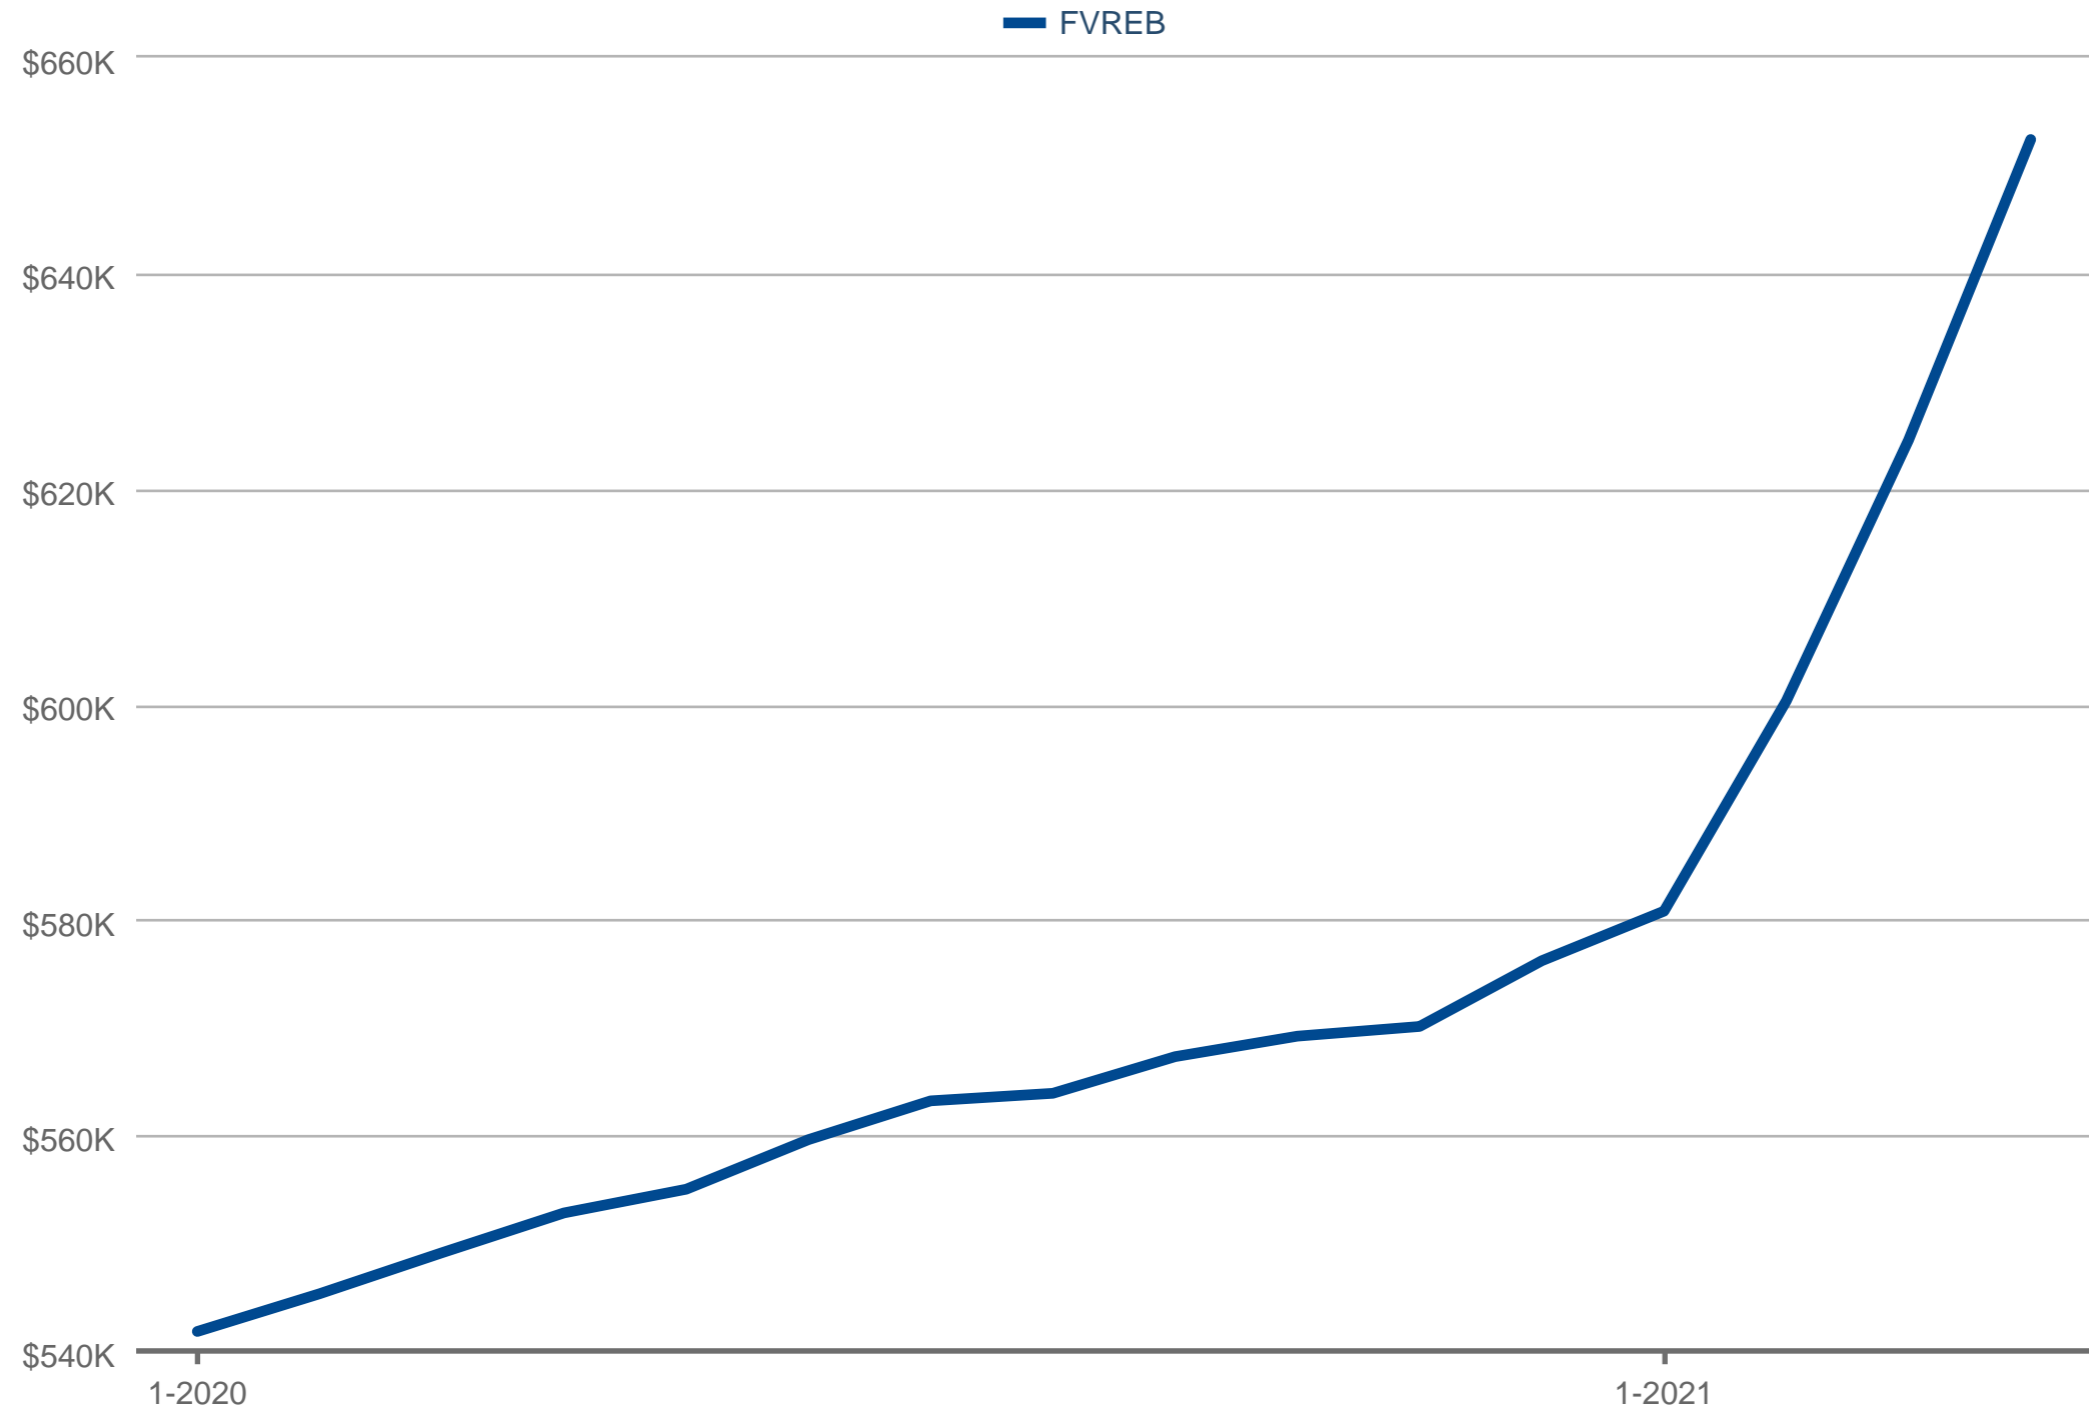

MLS® HPI Price

FVREB: Townhouse

Each data point is one month of activity. Data is from May 7, 2021.