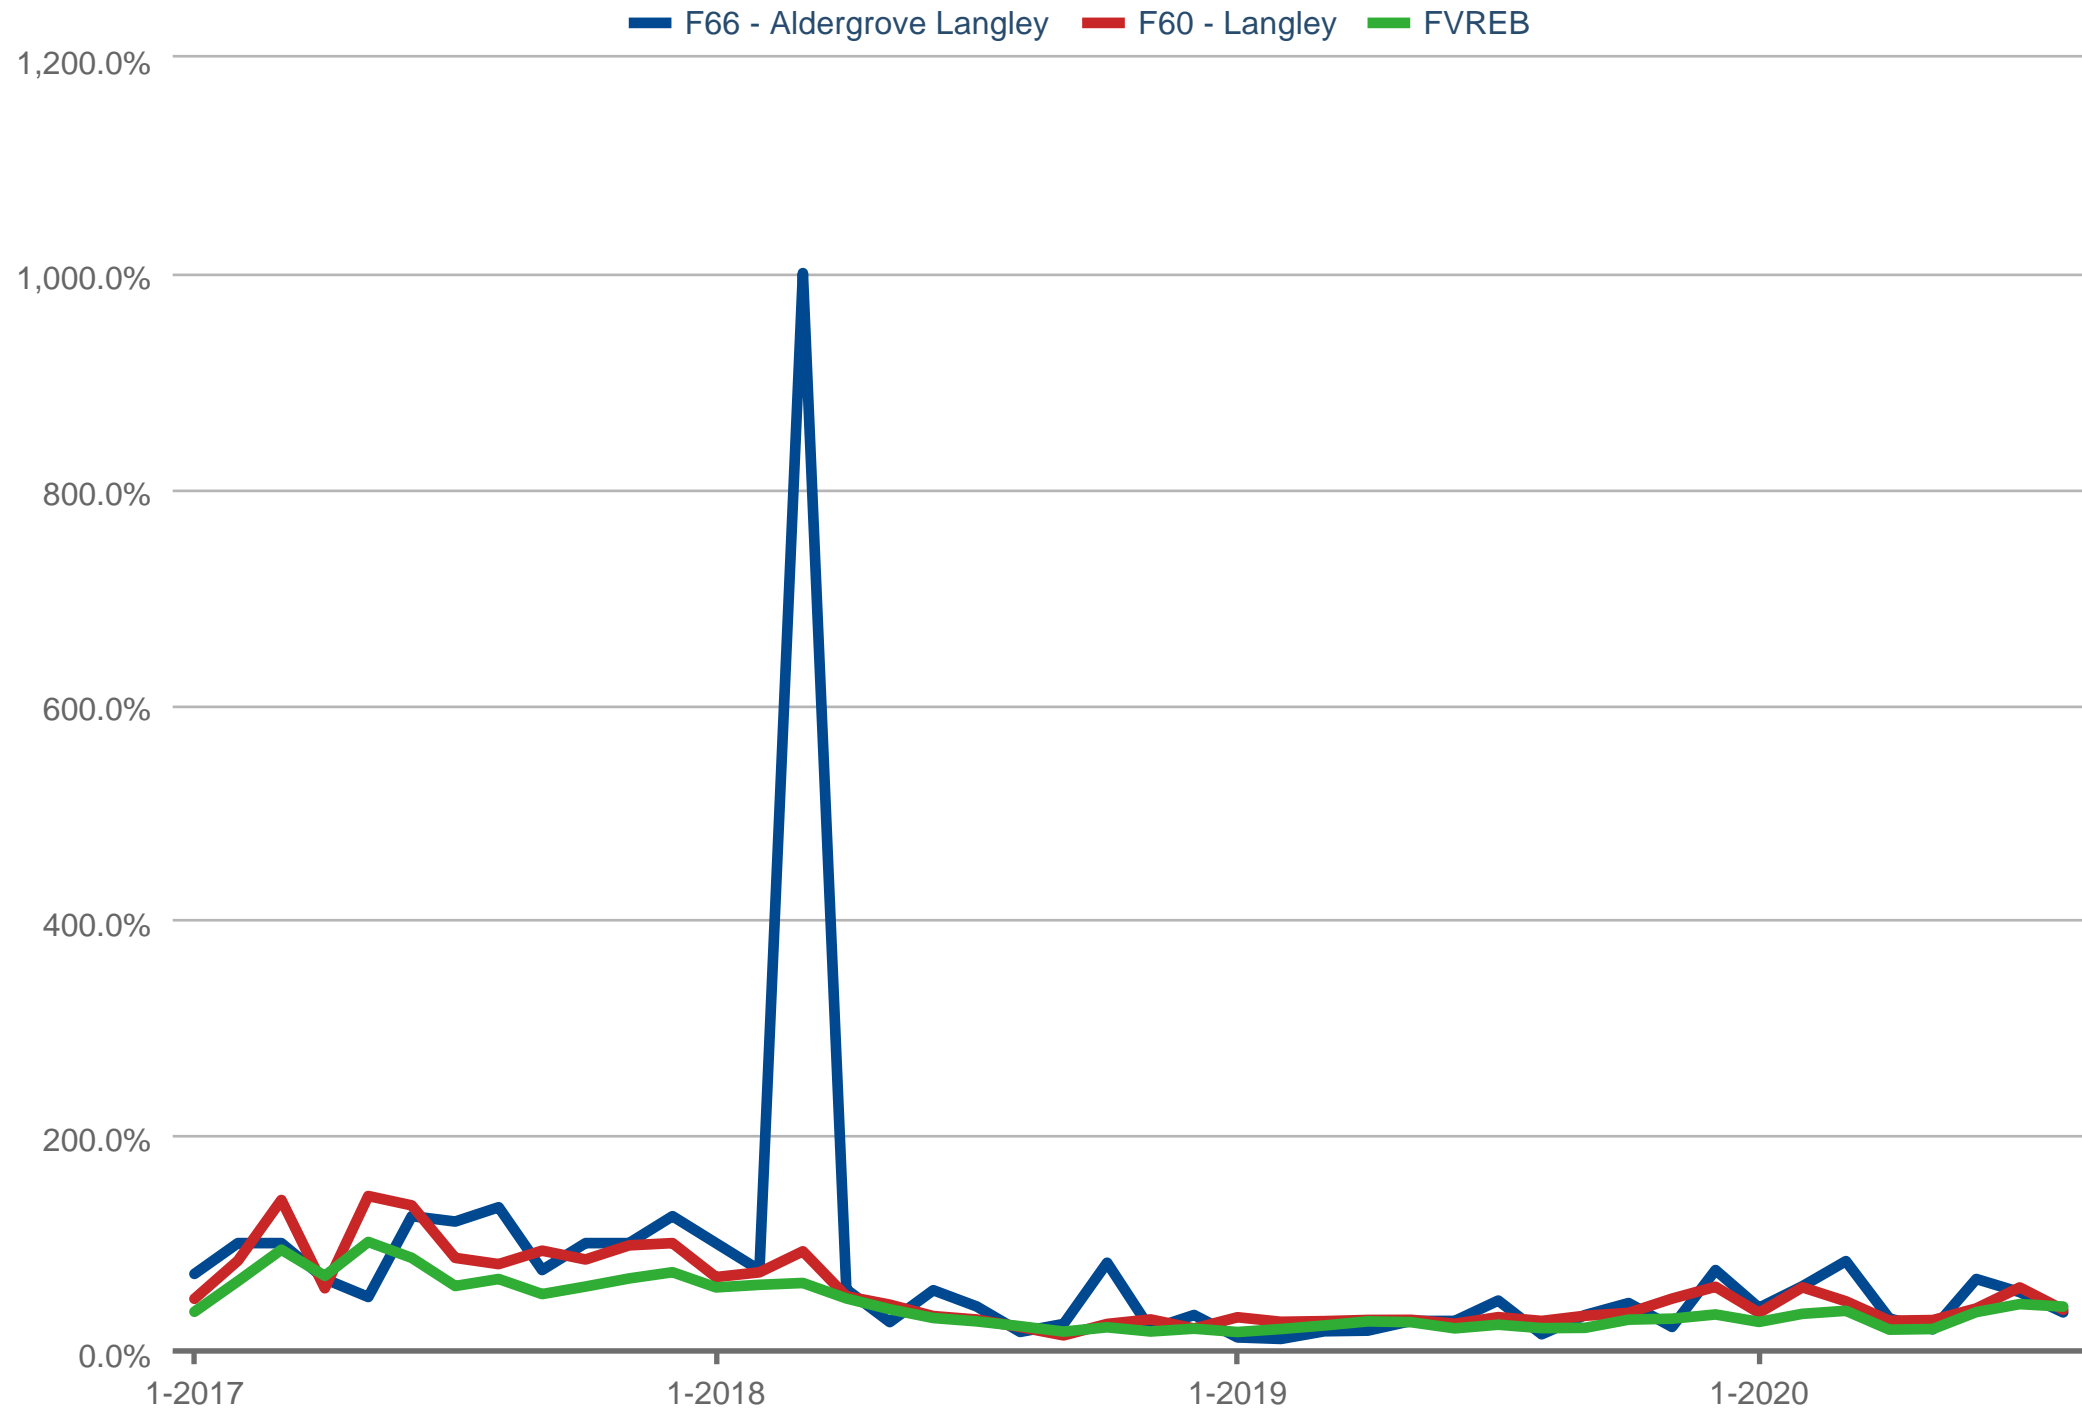

F66 - Aldergrove Langley & F60 - Langley & FVREB: Townhouse

Each data point is one month of activity. Data is from September 3, 2020.