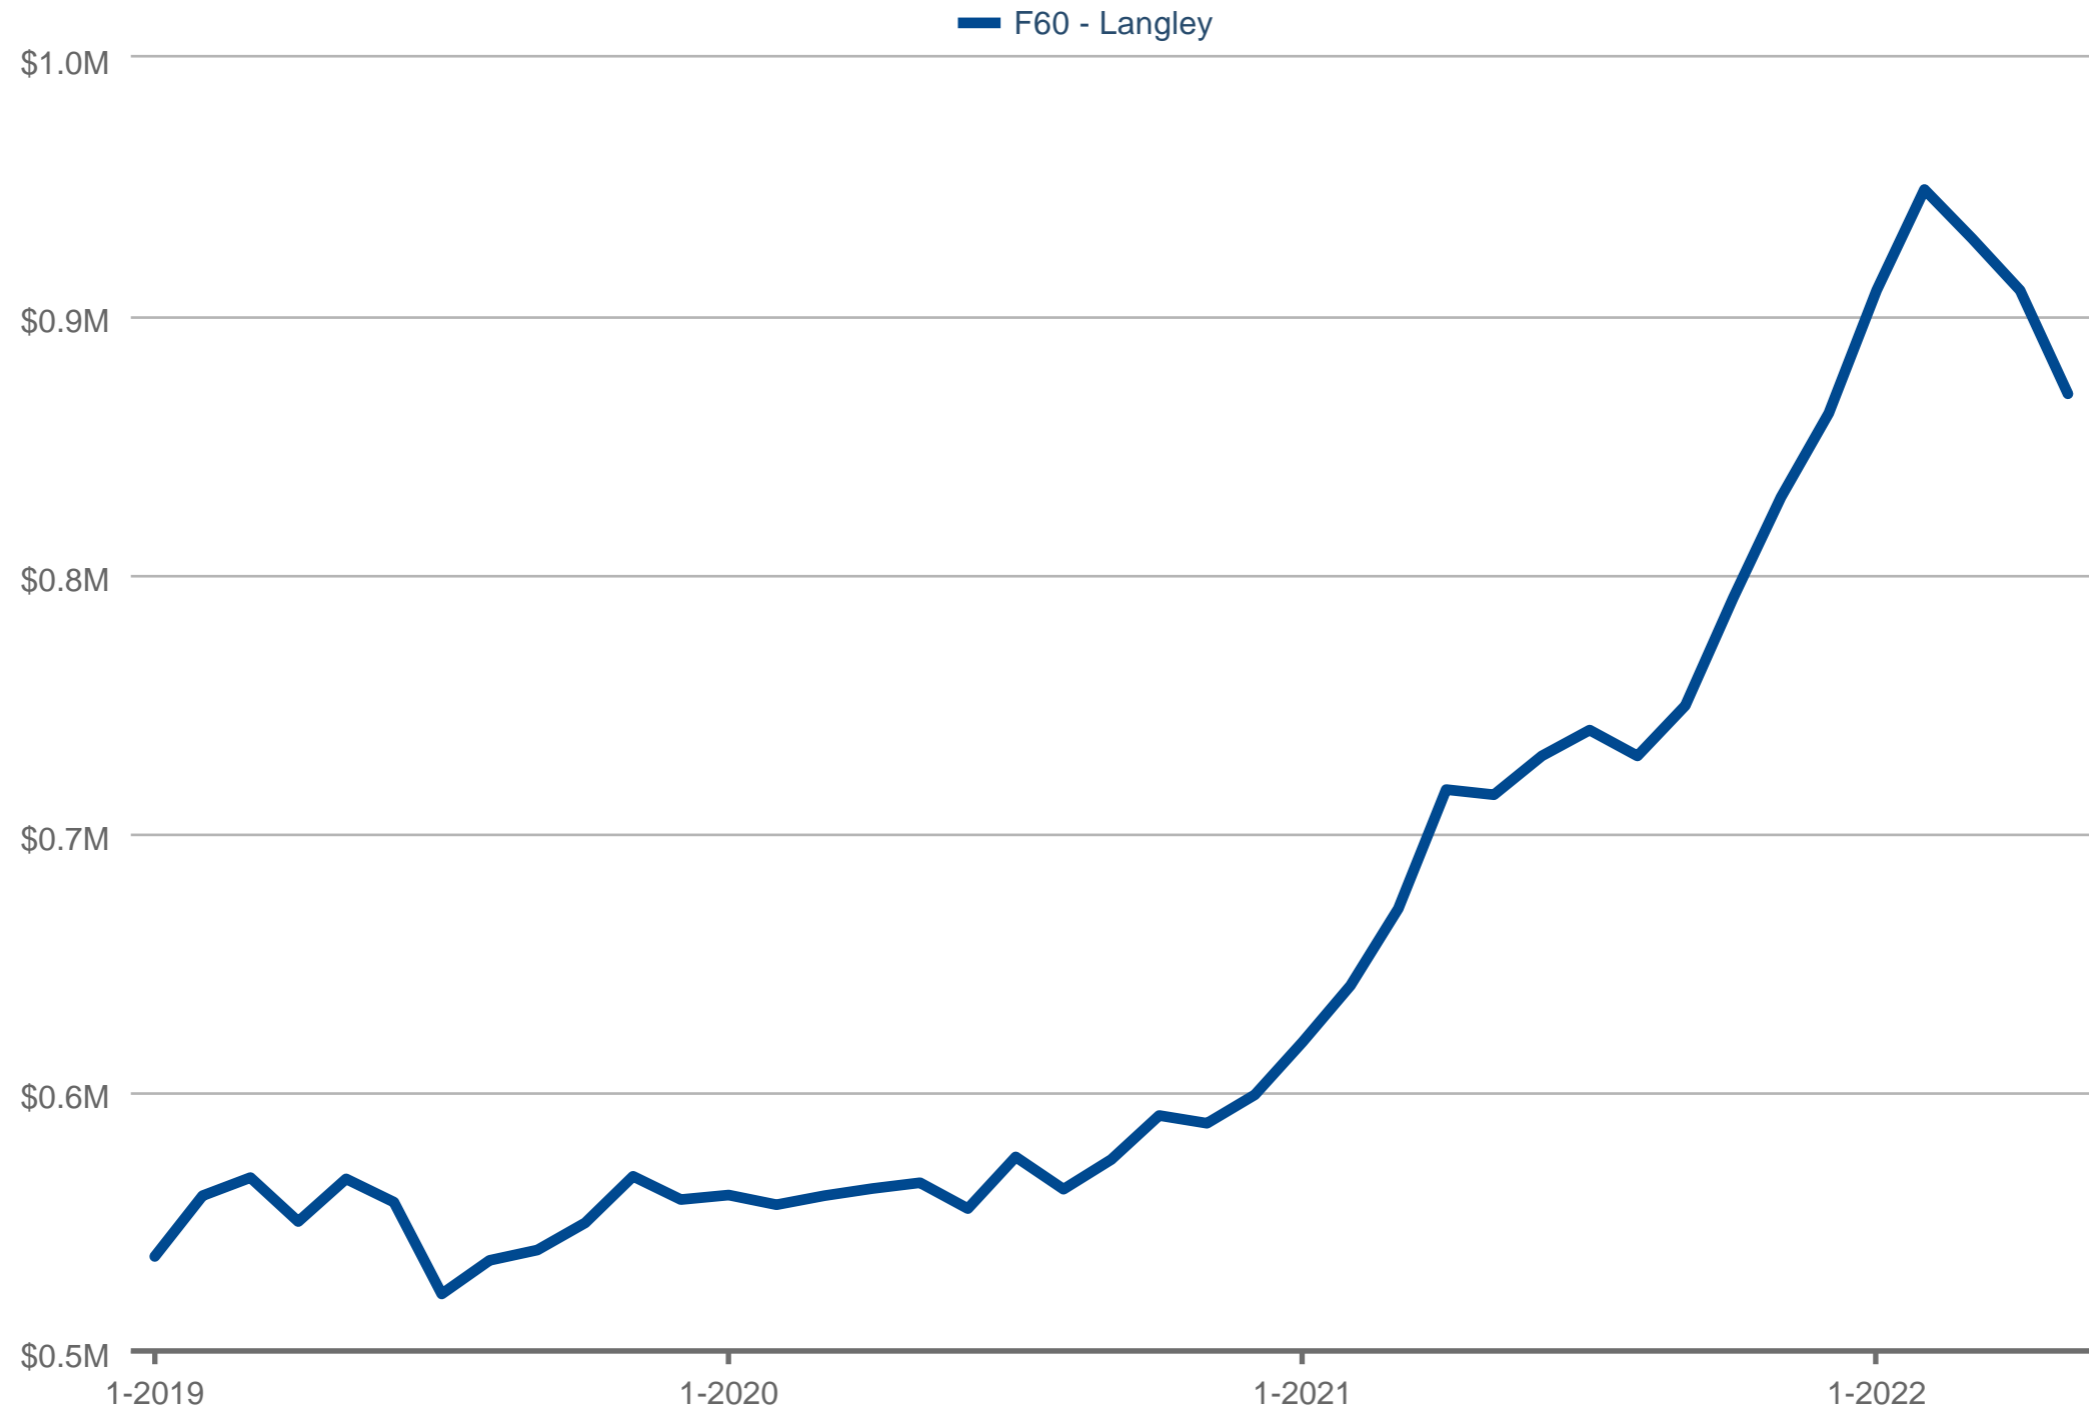

Median Sales Price

F60 - Langley: Resale, Townhouse, 1,100 to 1,999 sq ft

Each data point is one month of activity. Data is from June 26, 2022.