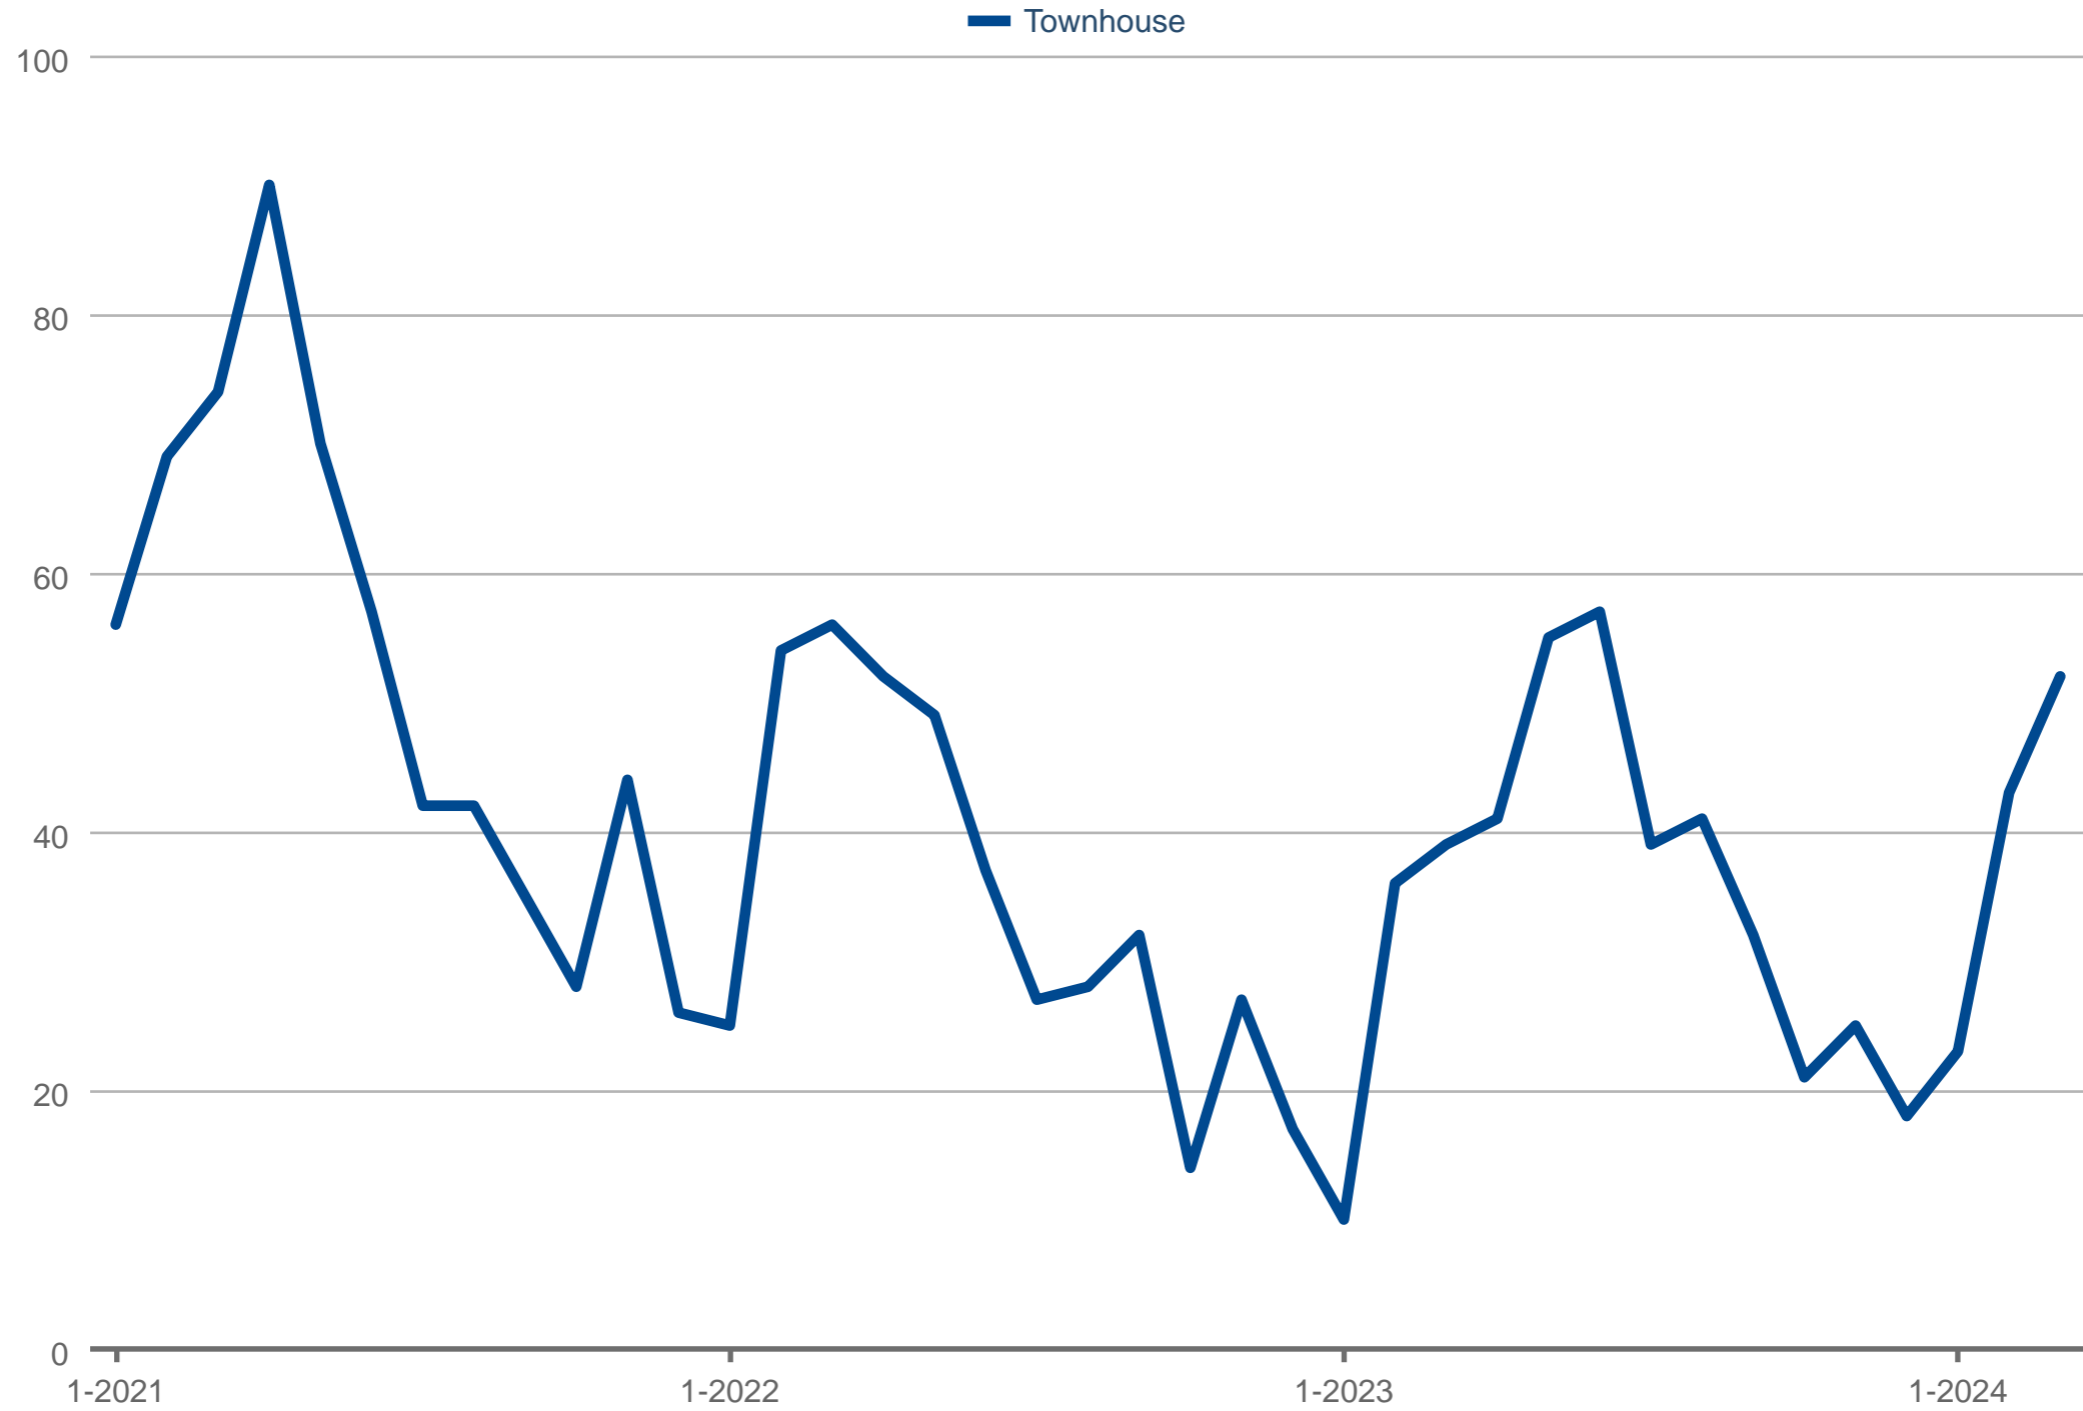

Brad Richert

Associate Broker/Realtor - Real Broker B.C. Ltd.

Office: 778-240-4239

richertrealestate@gmail.com

linktr.ee/richert

Exceptional Real Estate Strategies for a New World

Sales - By Property Type

VMR - Maple Ridge

Each data point is one month of activity. Data is from April 14, 2024.