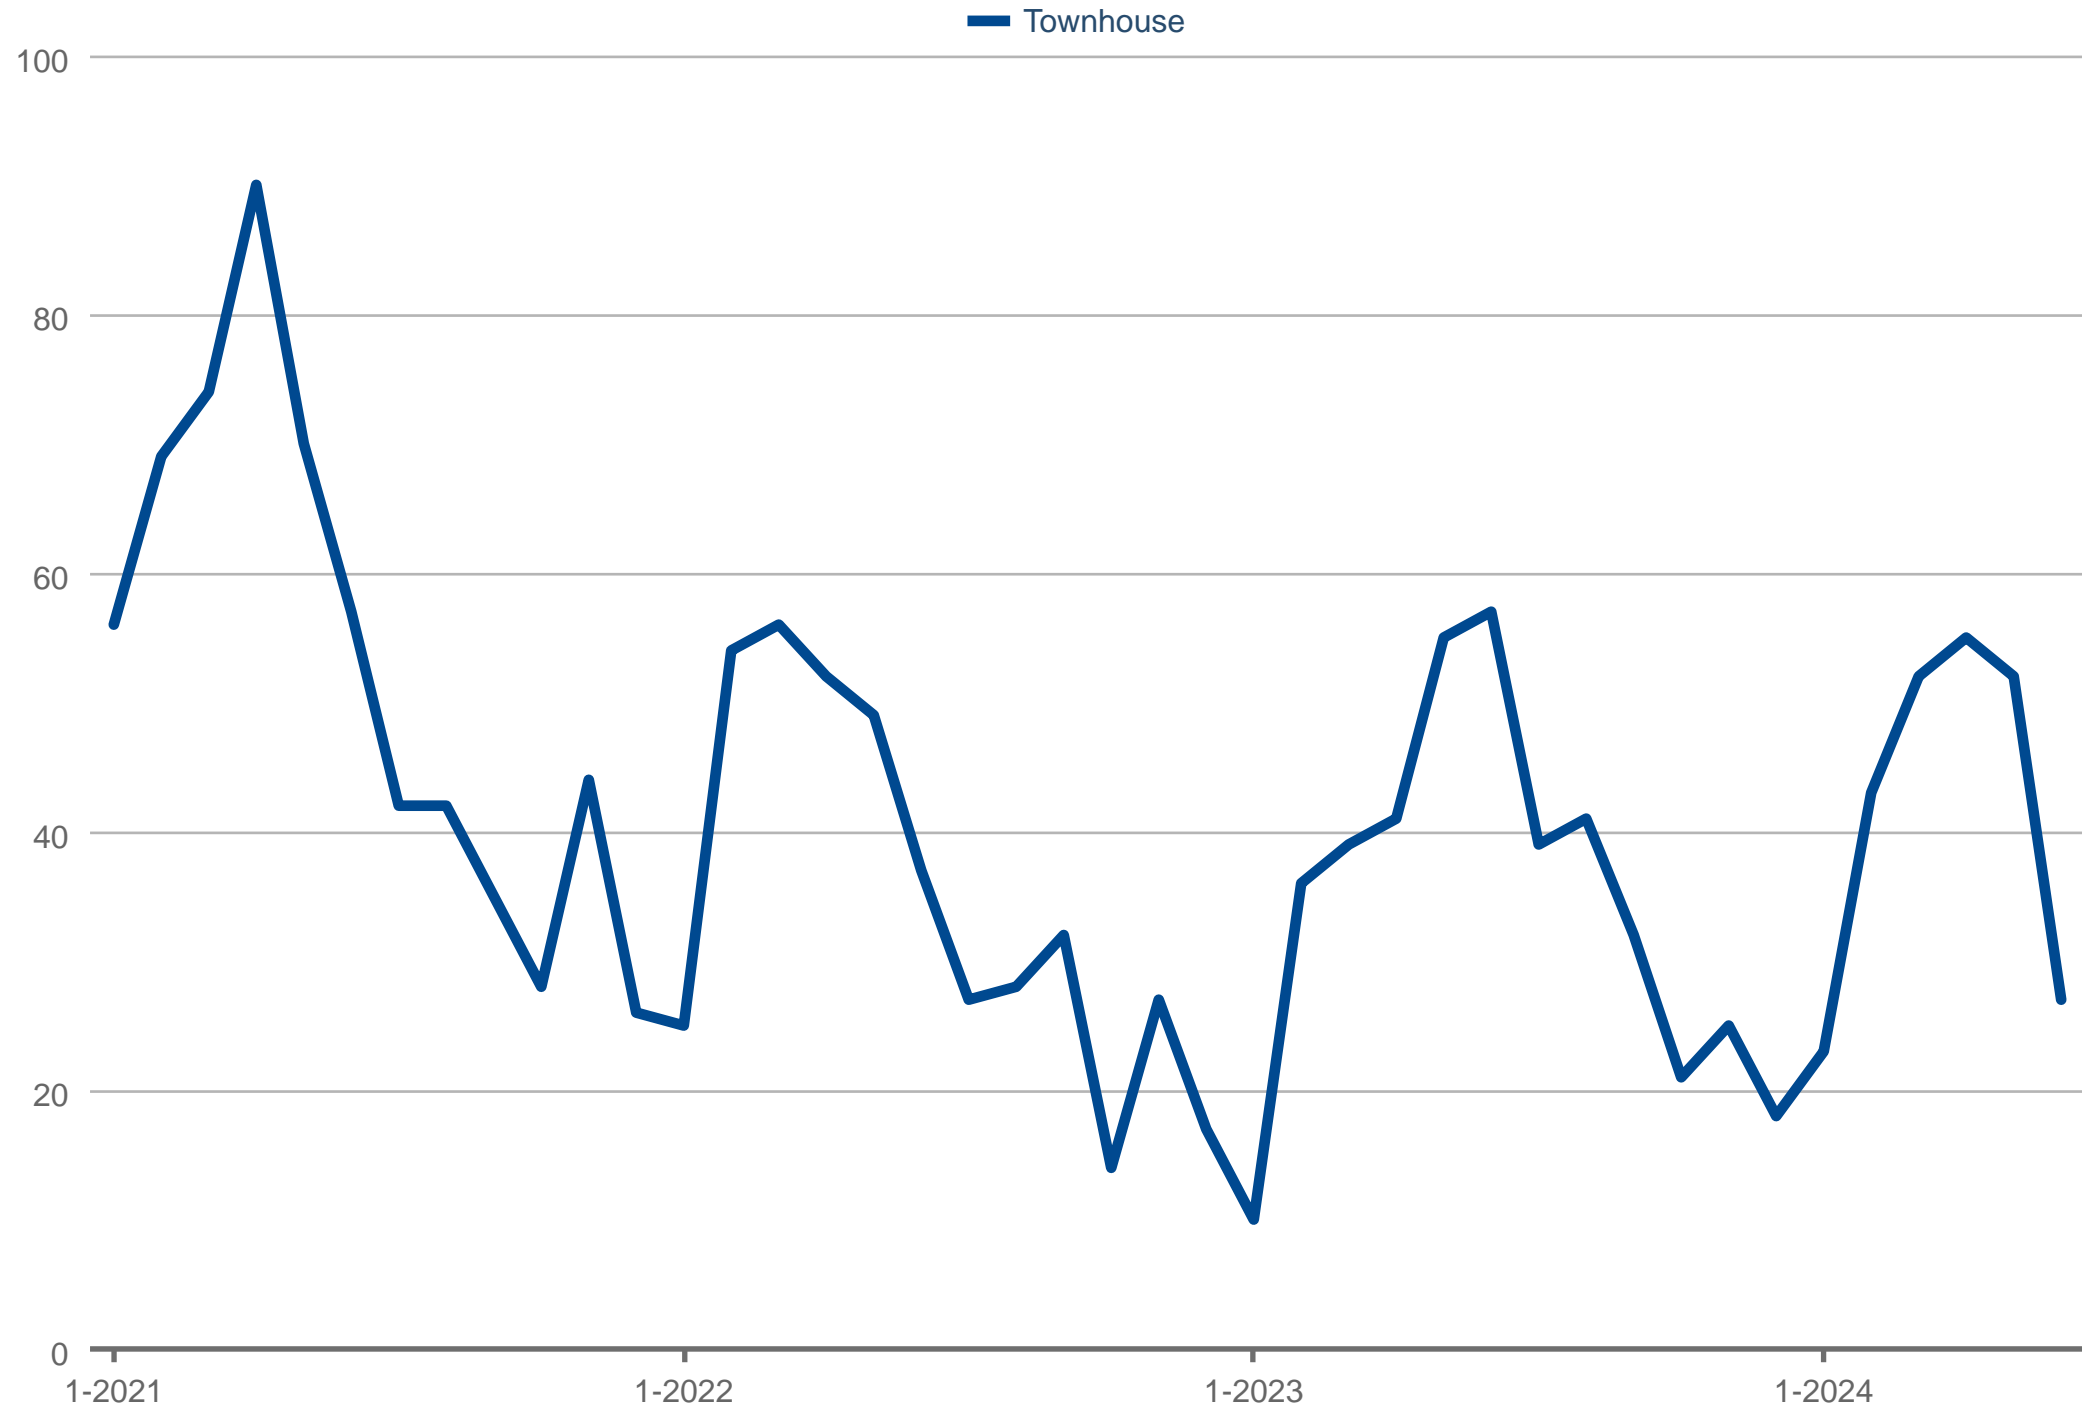

Brad Richert

Associate Broker/Realtor - Real Broker B.C. Ltd.

Office: 778-240-4239

richertrealestate@gmail.com

linktr.ee/richert

Exceptional Real Estate Strategies for a New World

Sales - By Property Type

VMR - Maple Ridge

Each data point is one month of activity. Data is from July 27, 2024.