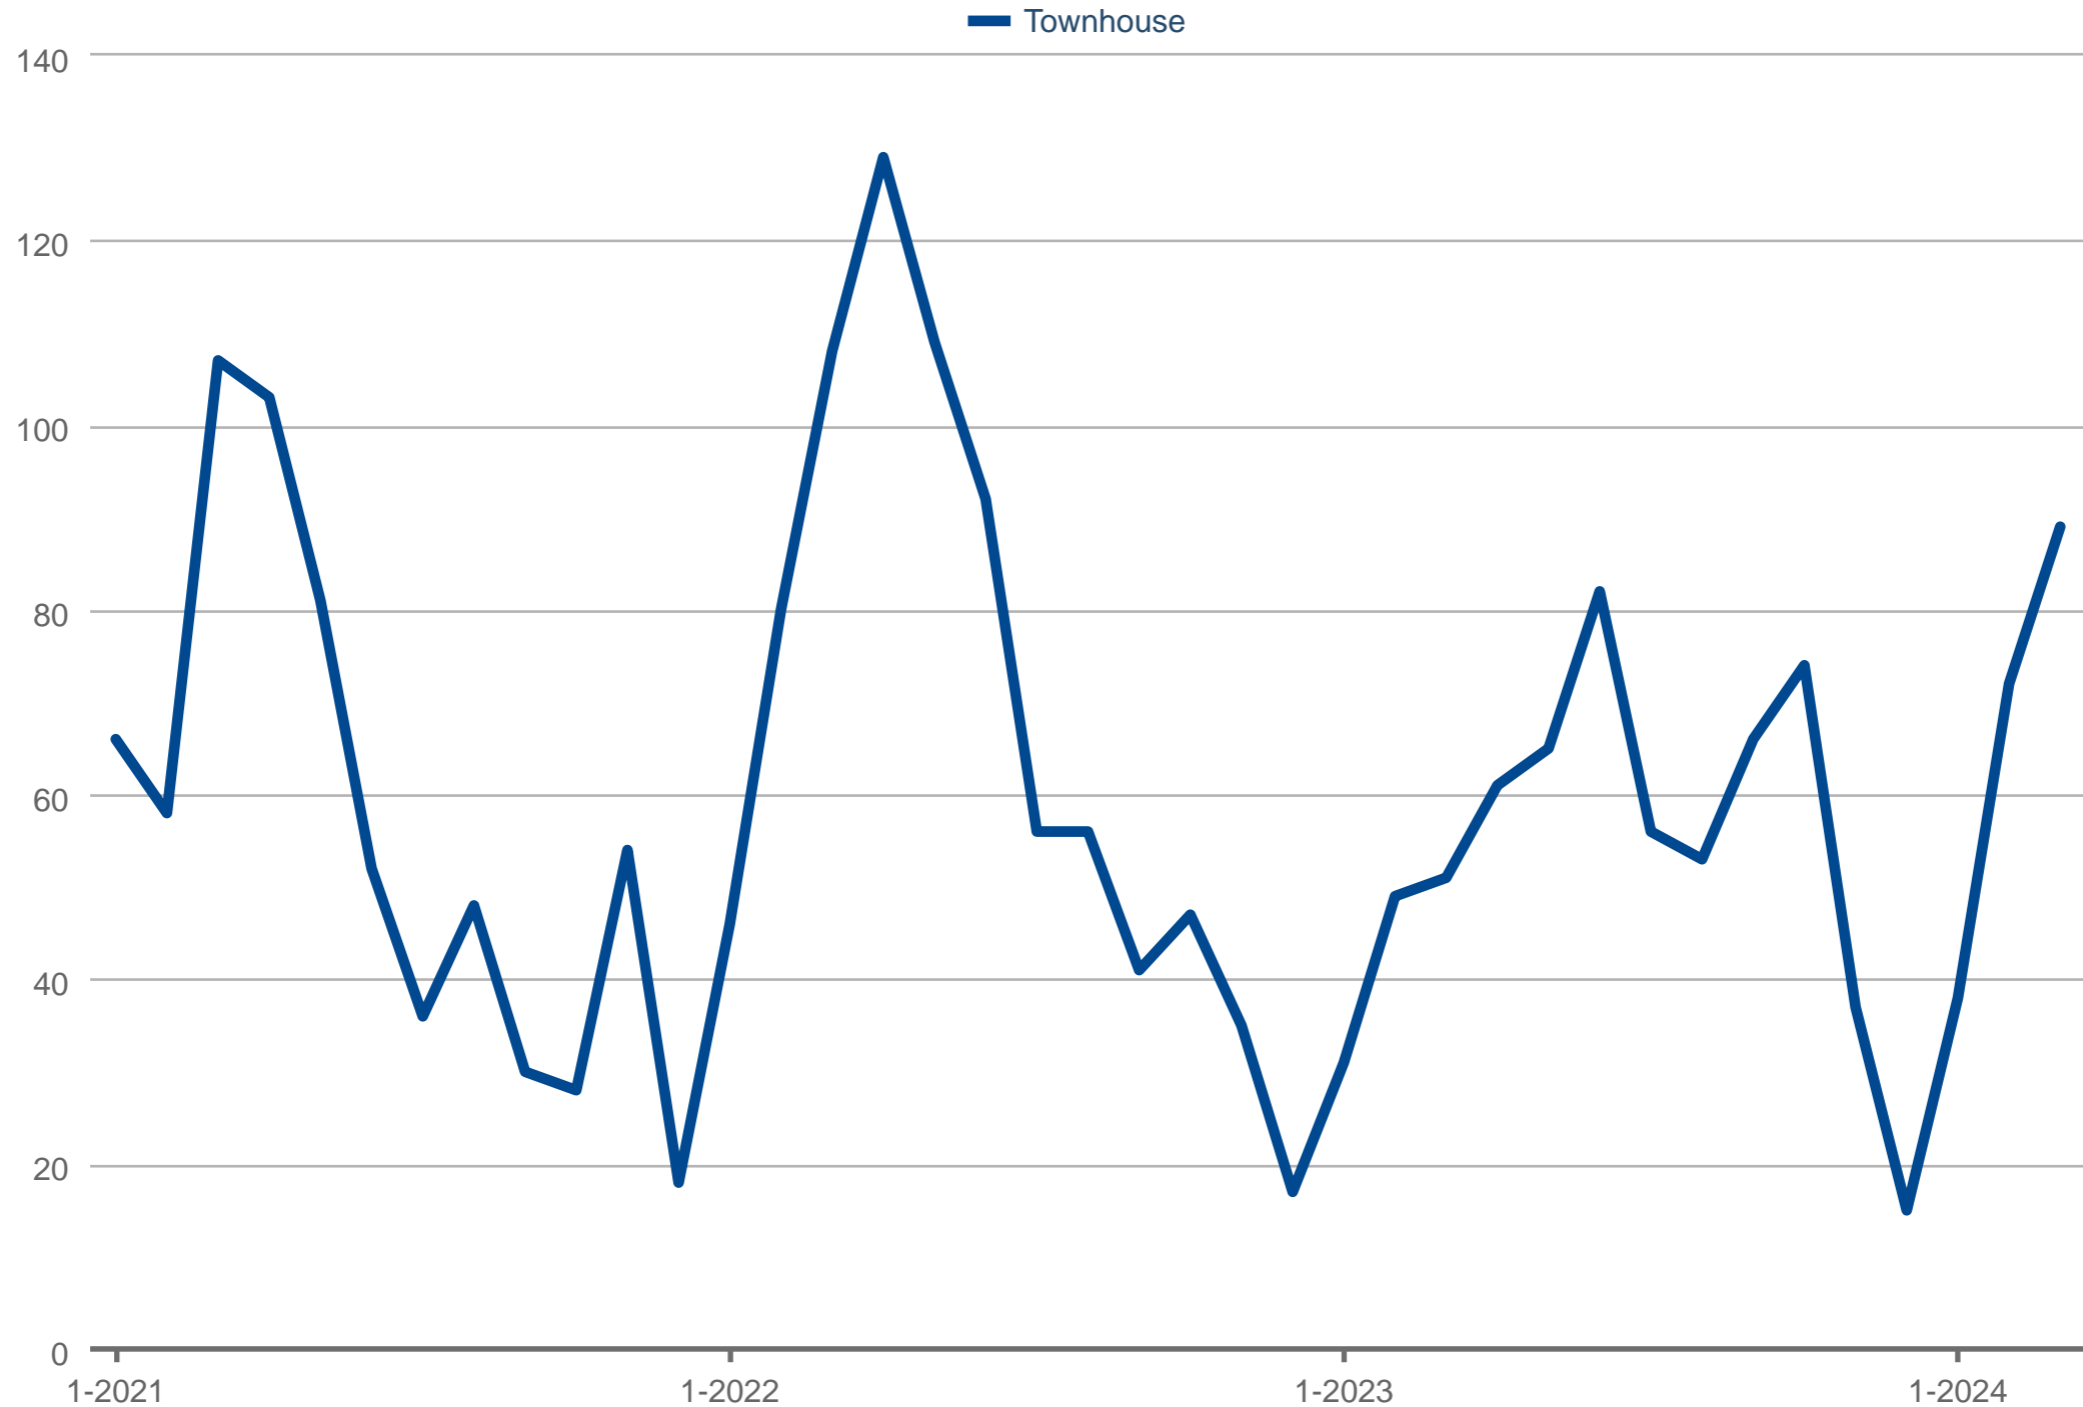

VMR - Maple Ridge

Each data point is one month of activity. Data is from April 14, 2024.