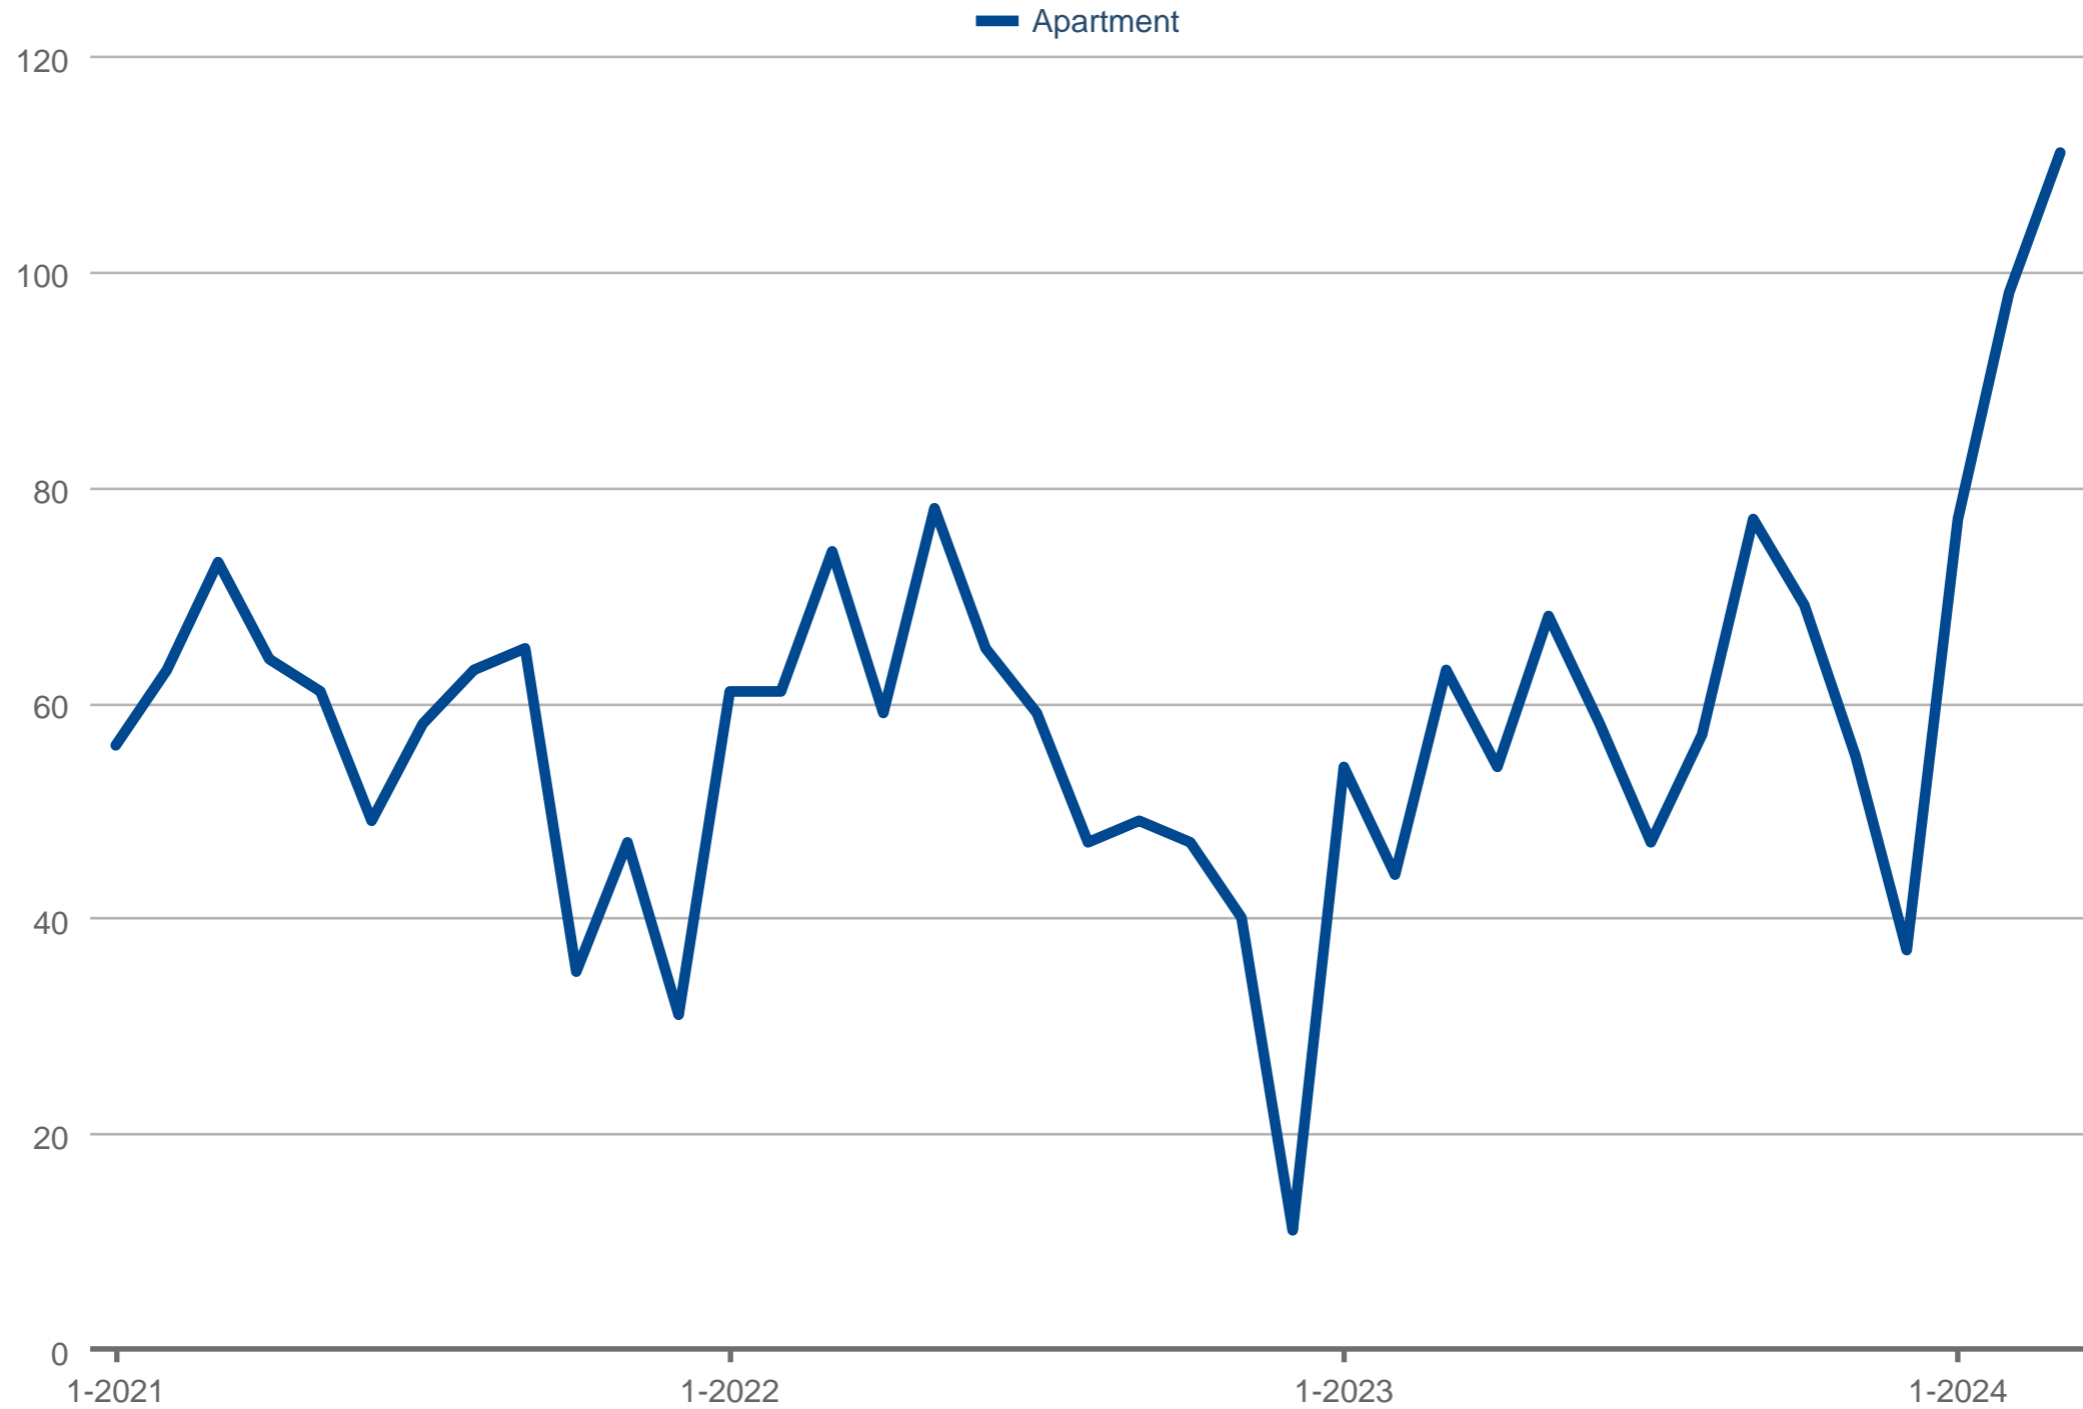

VMR - Maple Ridge

Each data point is one month of activity. Data is from April 14, 2024.