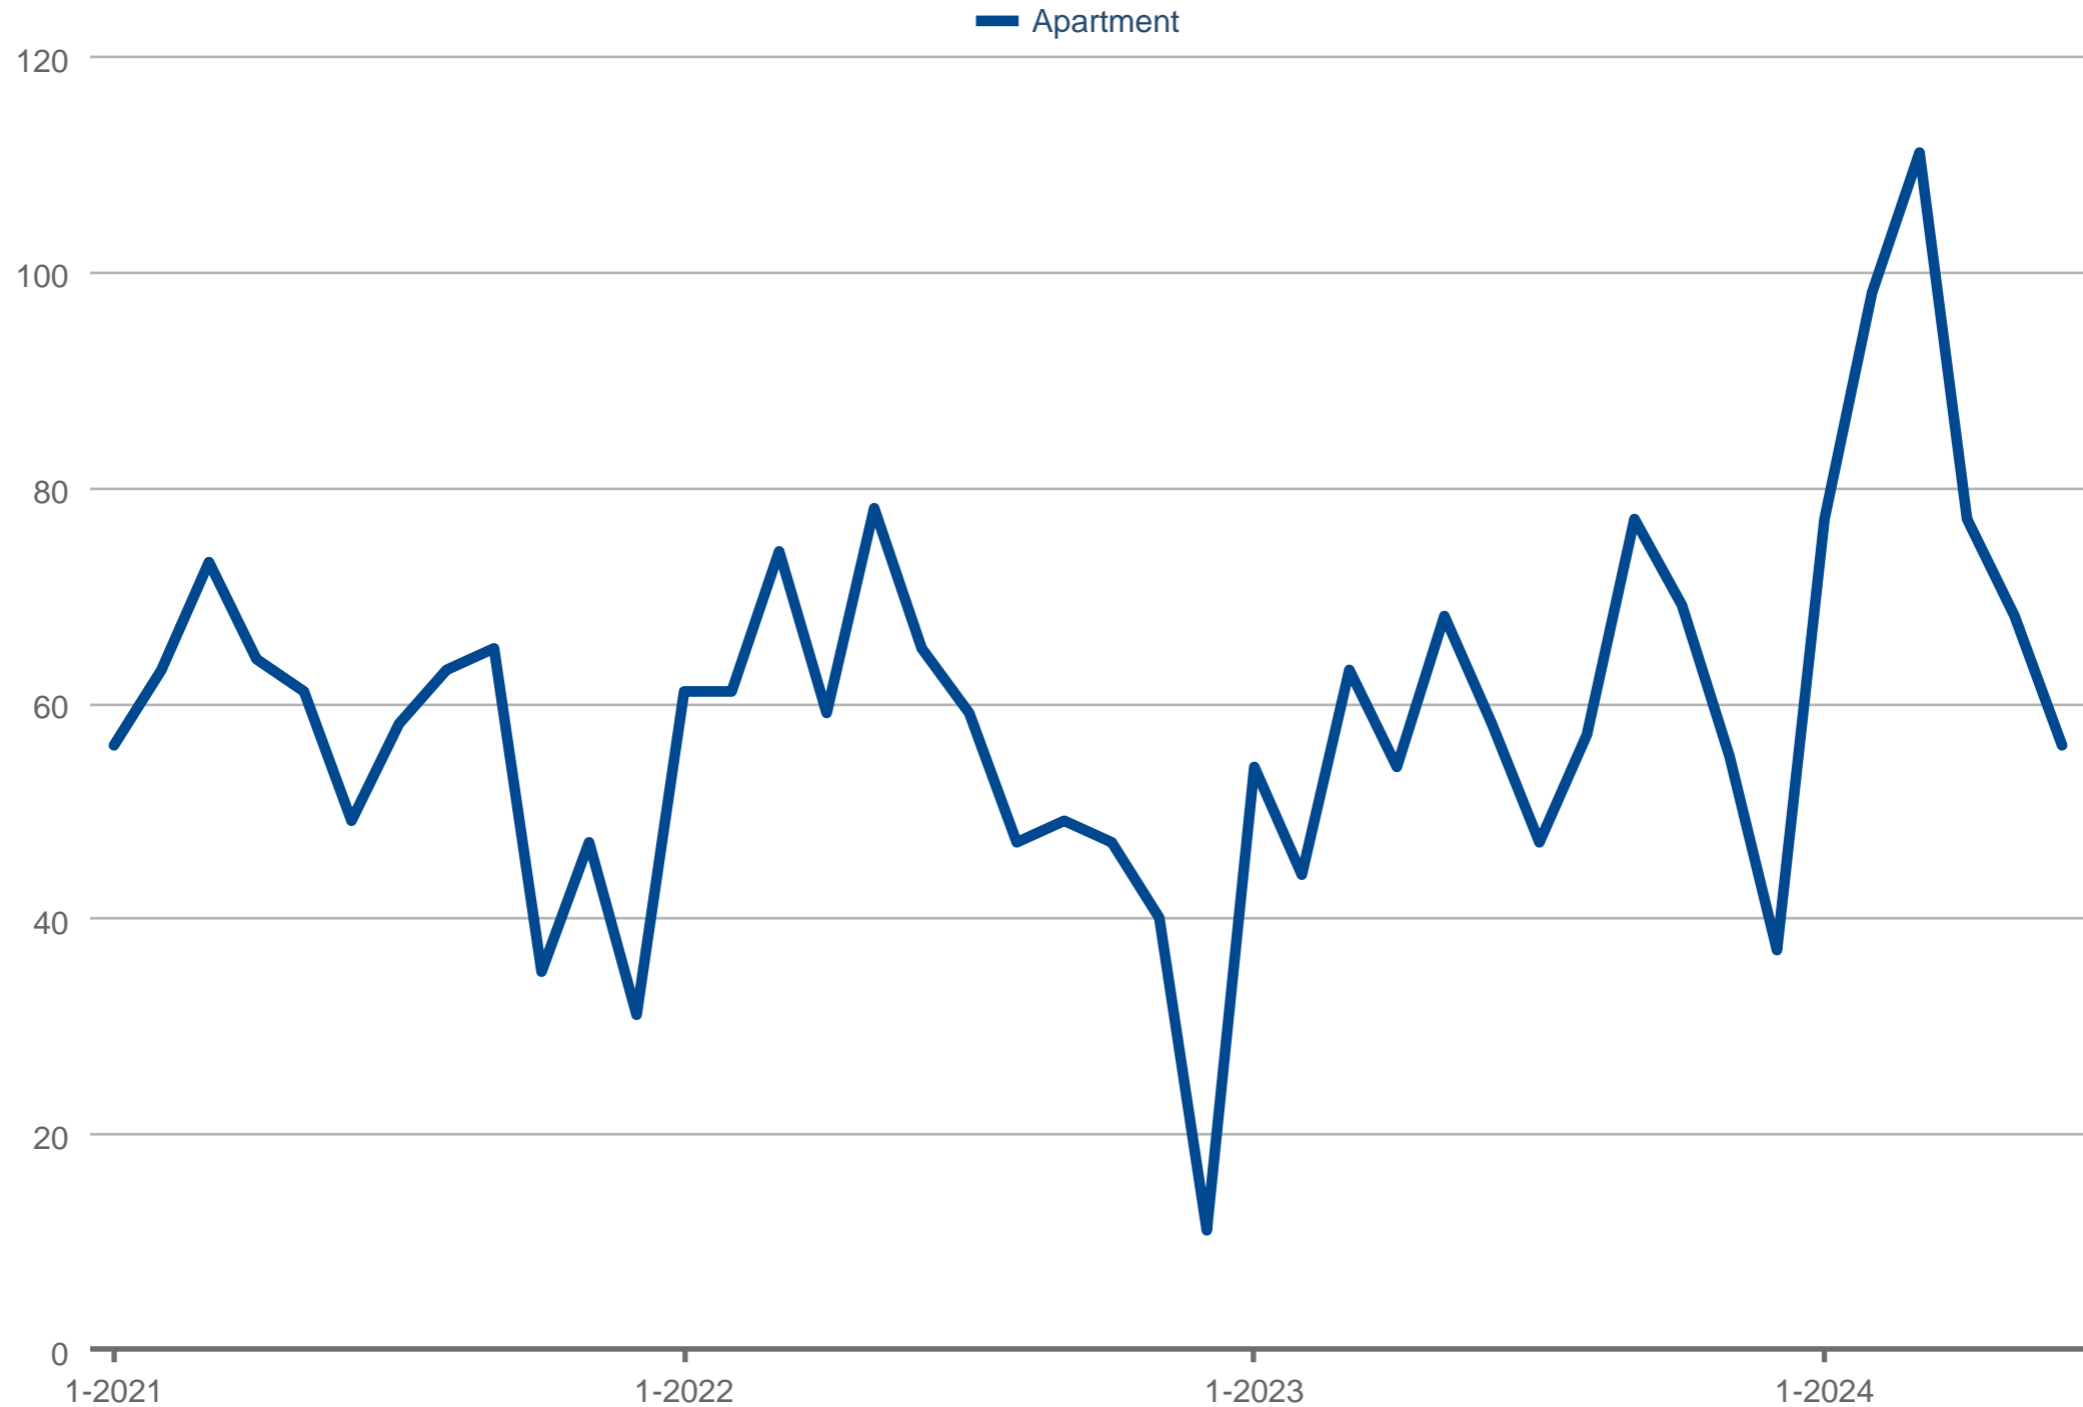

VMR - Maple Ridge

Each data point is one month of activity. Data is from July 27, 2024.