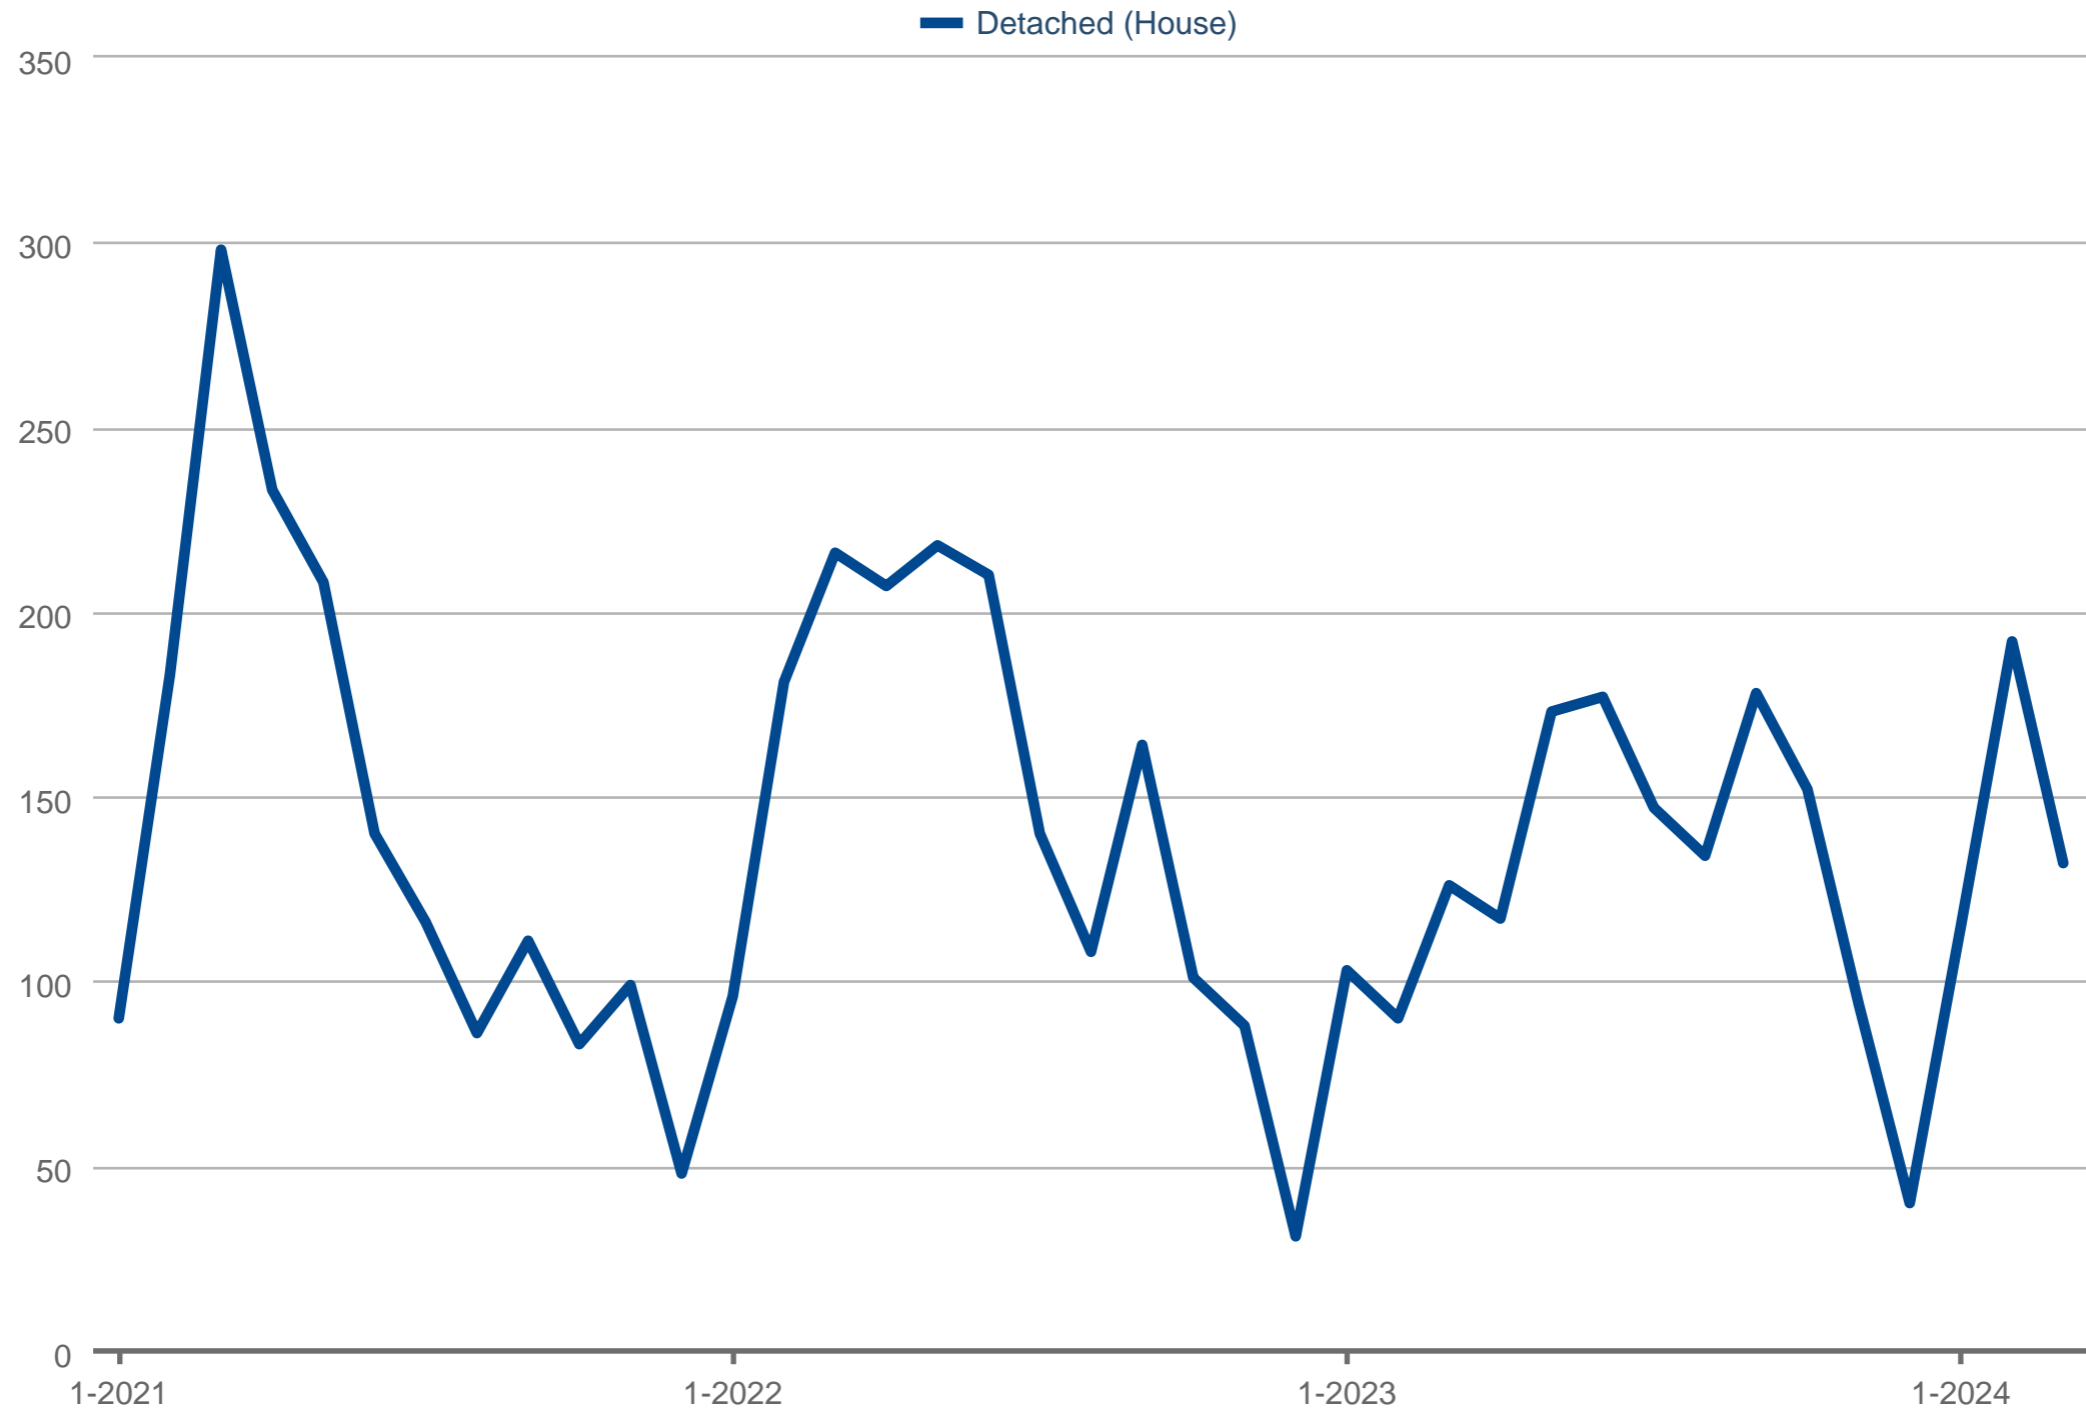

VMR - Maple Ridge

Each data point is one month of activity. Data is from April 14, 2024.