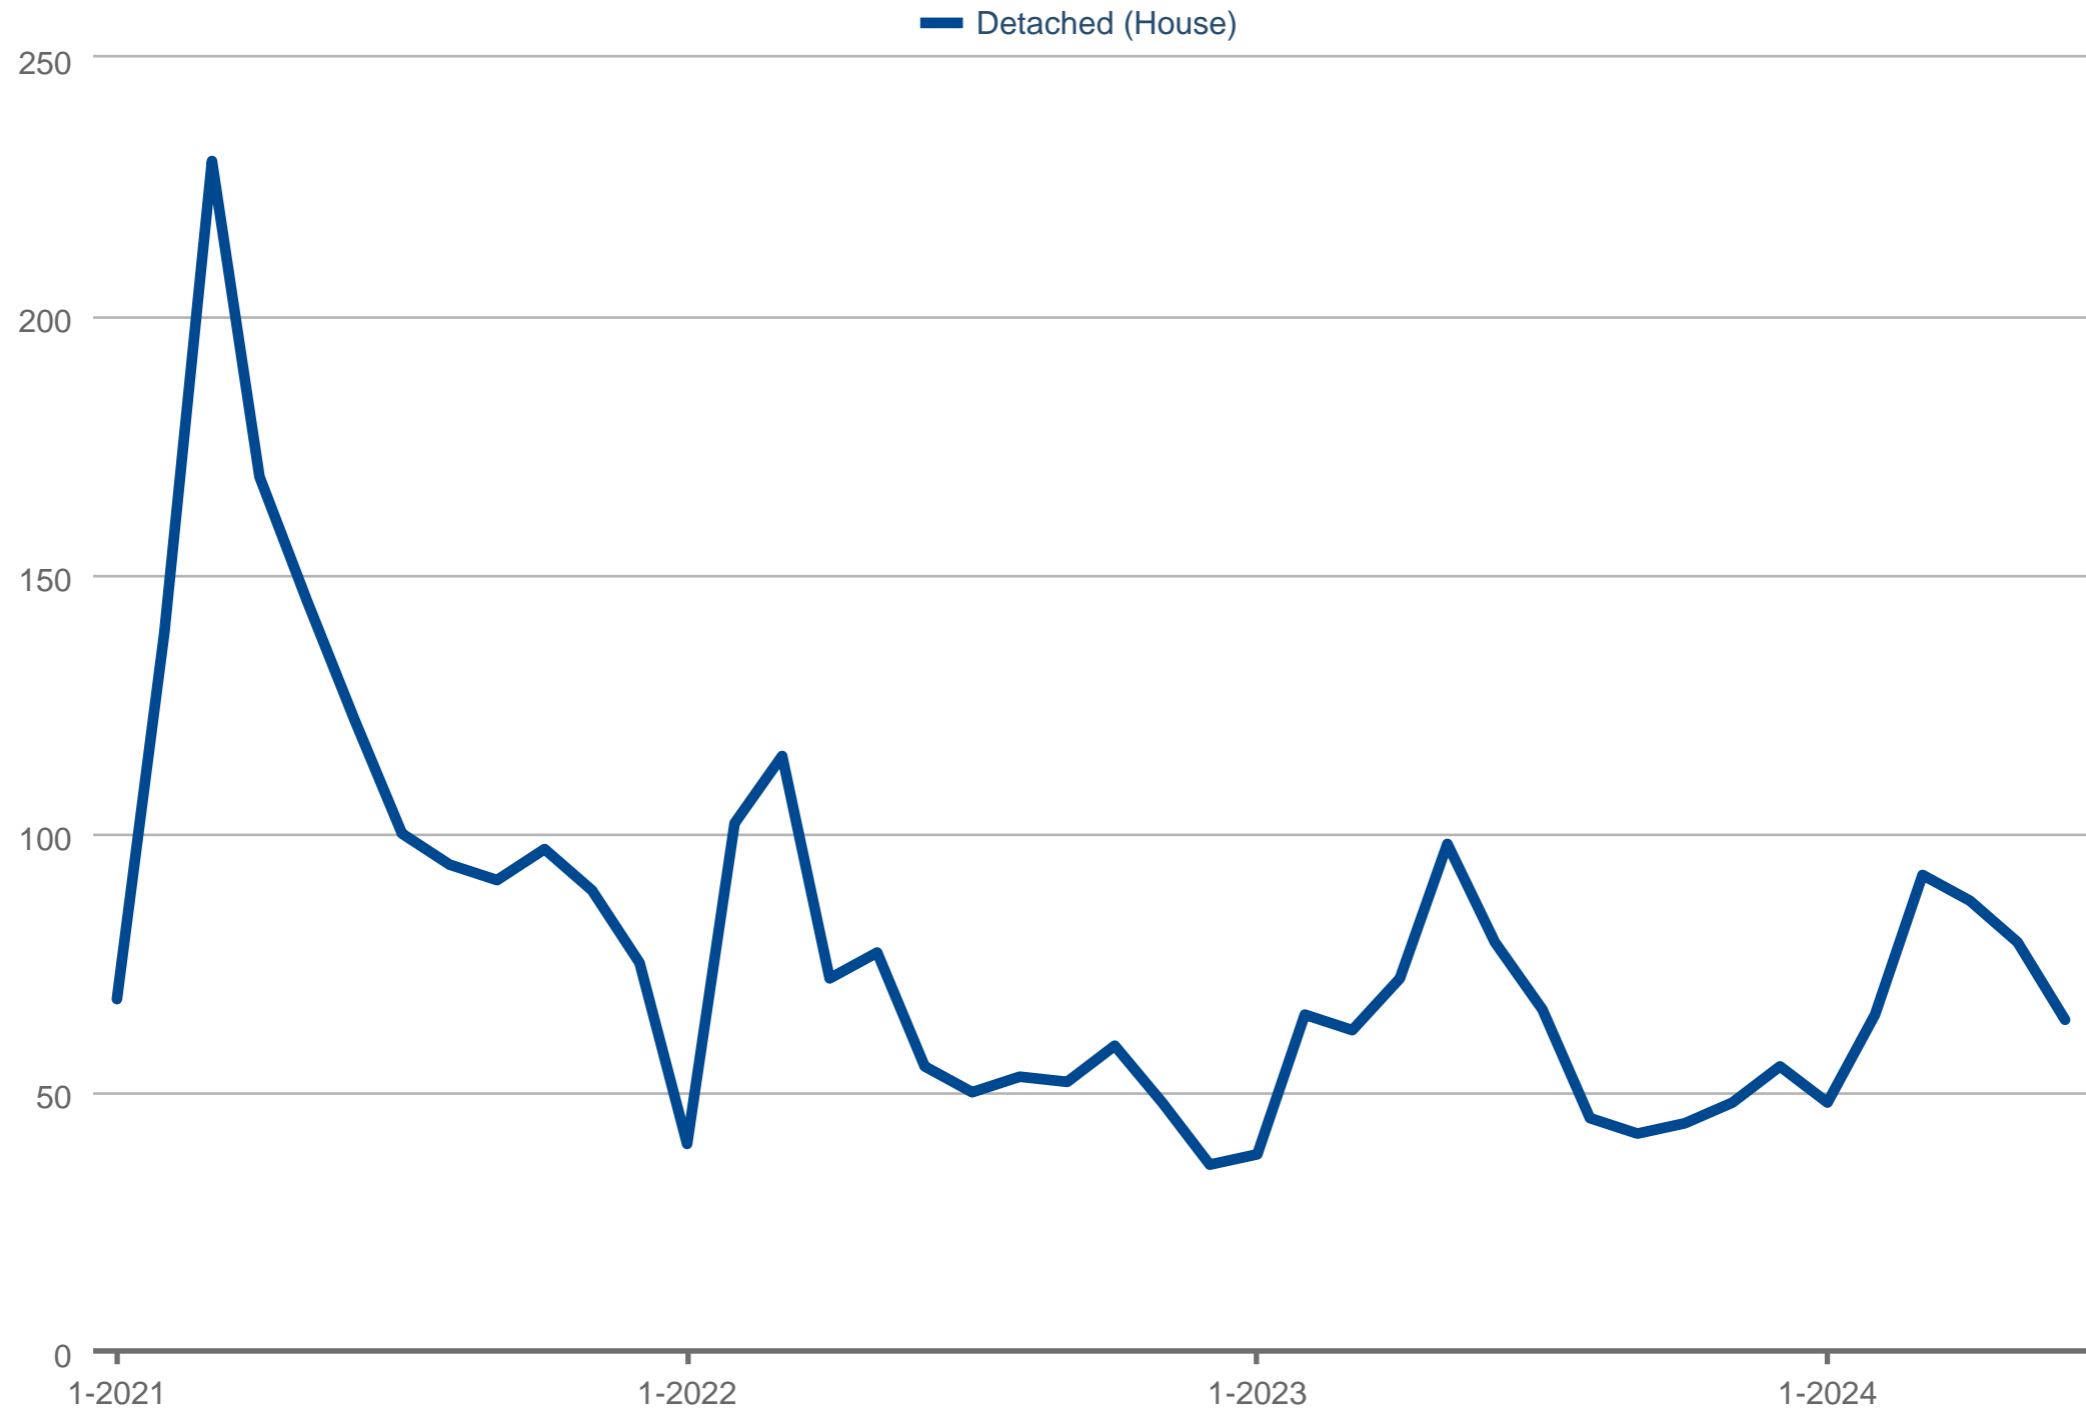

Brad Richert

Associate Broker/Realtor - Real Broker B.C. Ltd.

Office: 778-240-4239

richertrealestate@gmail.com

linktr.ee/richert

Exceptional Real Estate Strategies for a New World

Sales - By Property Type

VMR - Maple Ridge

Each data point is one month of activity. Data is from July 27, 2024.