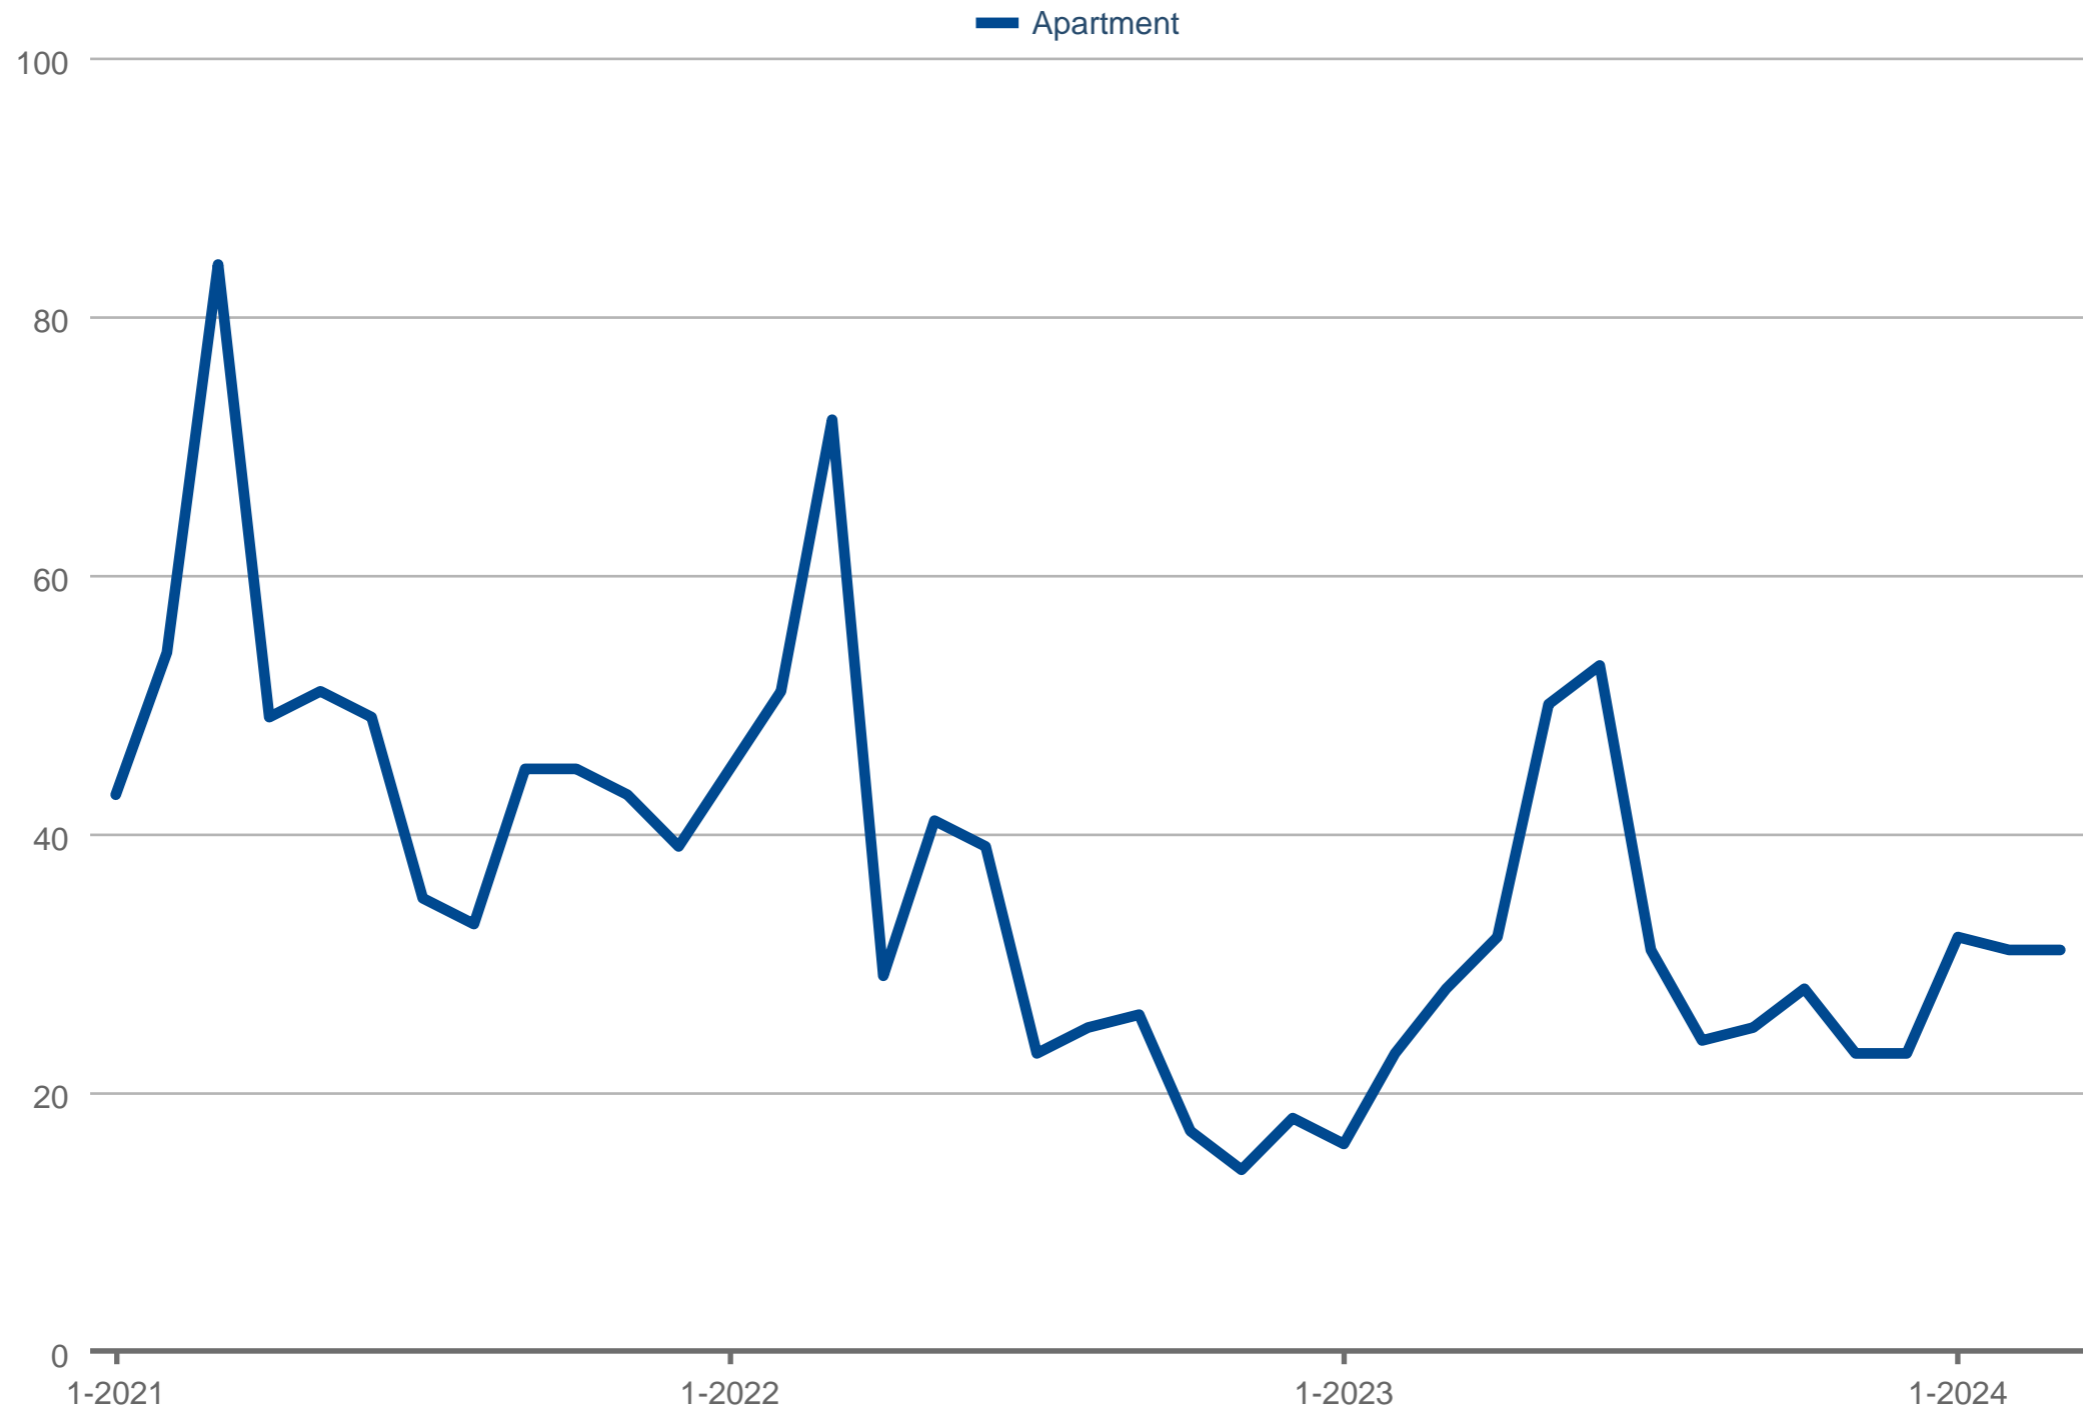

Brad Richert

Associate Broker/Realtor - Real Broker B.C. Ltd.

Office: 778-240-4239

richertrealestate@gmail.com

linktr.ee/richert

Exceptional Real Estate Strategies for a New World

Sales - By Property Type

VMR - Maple Ridge

Each data point is one month of activity. Data is from April 14, 2024.