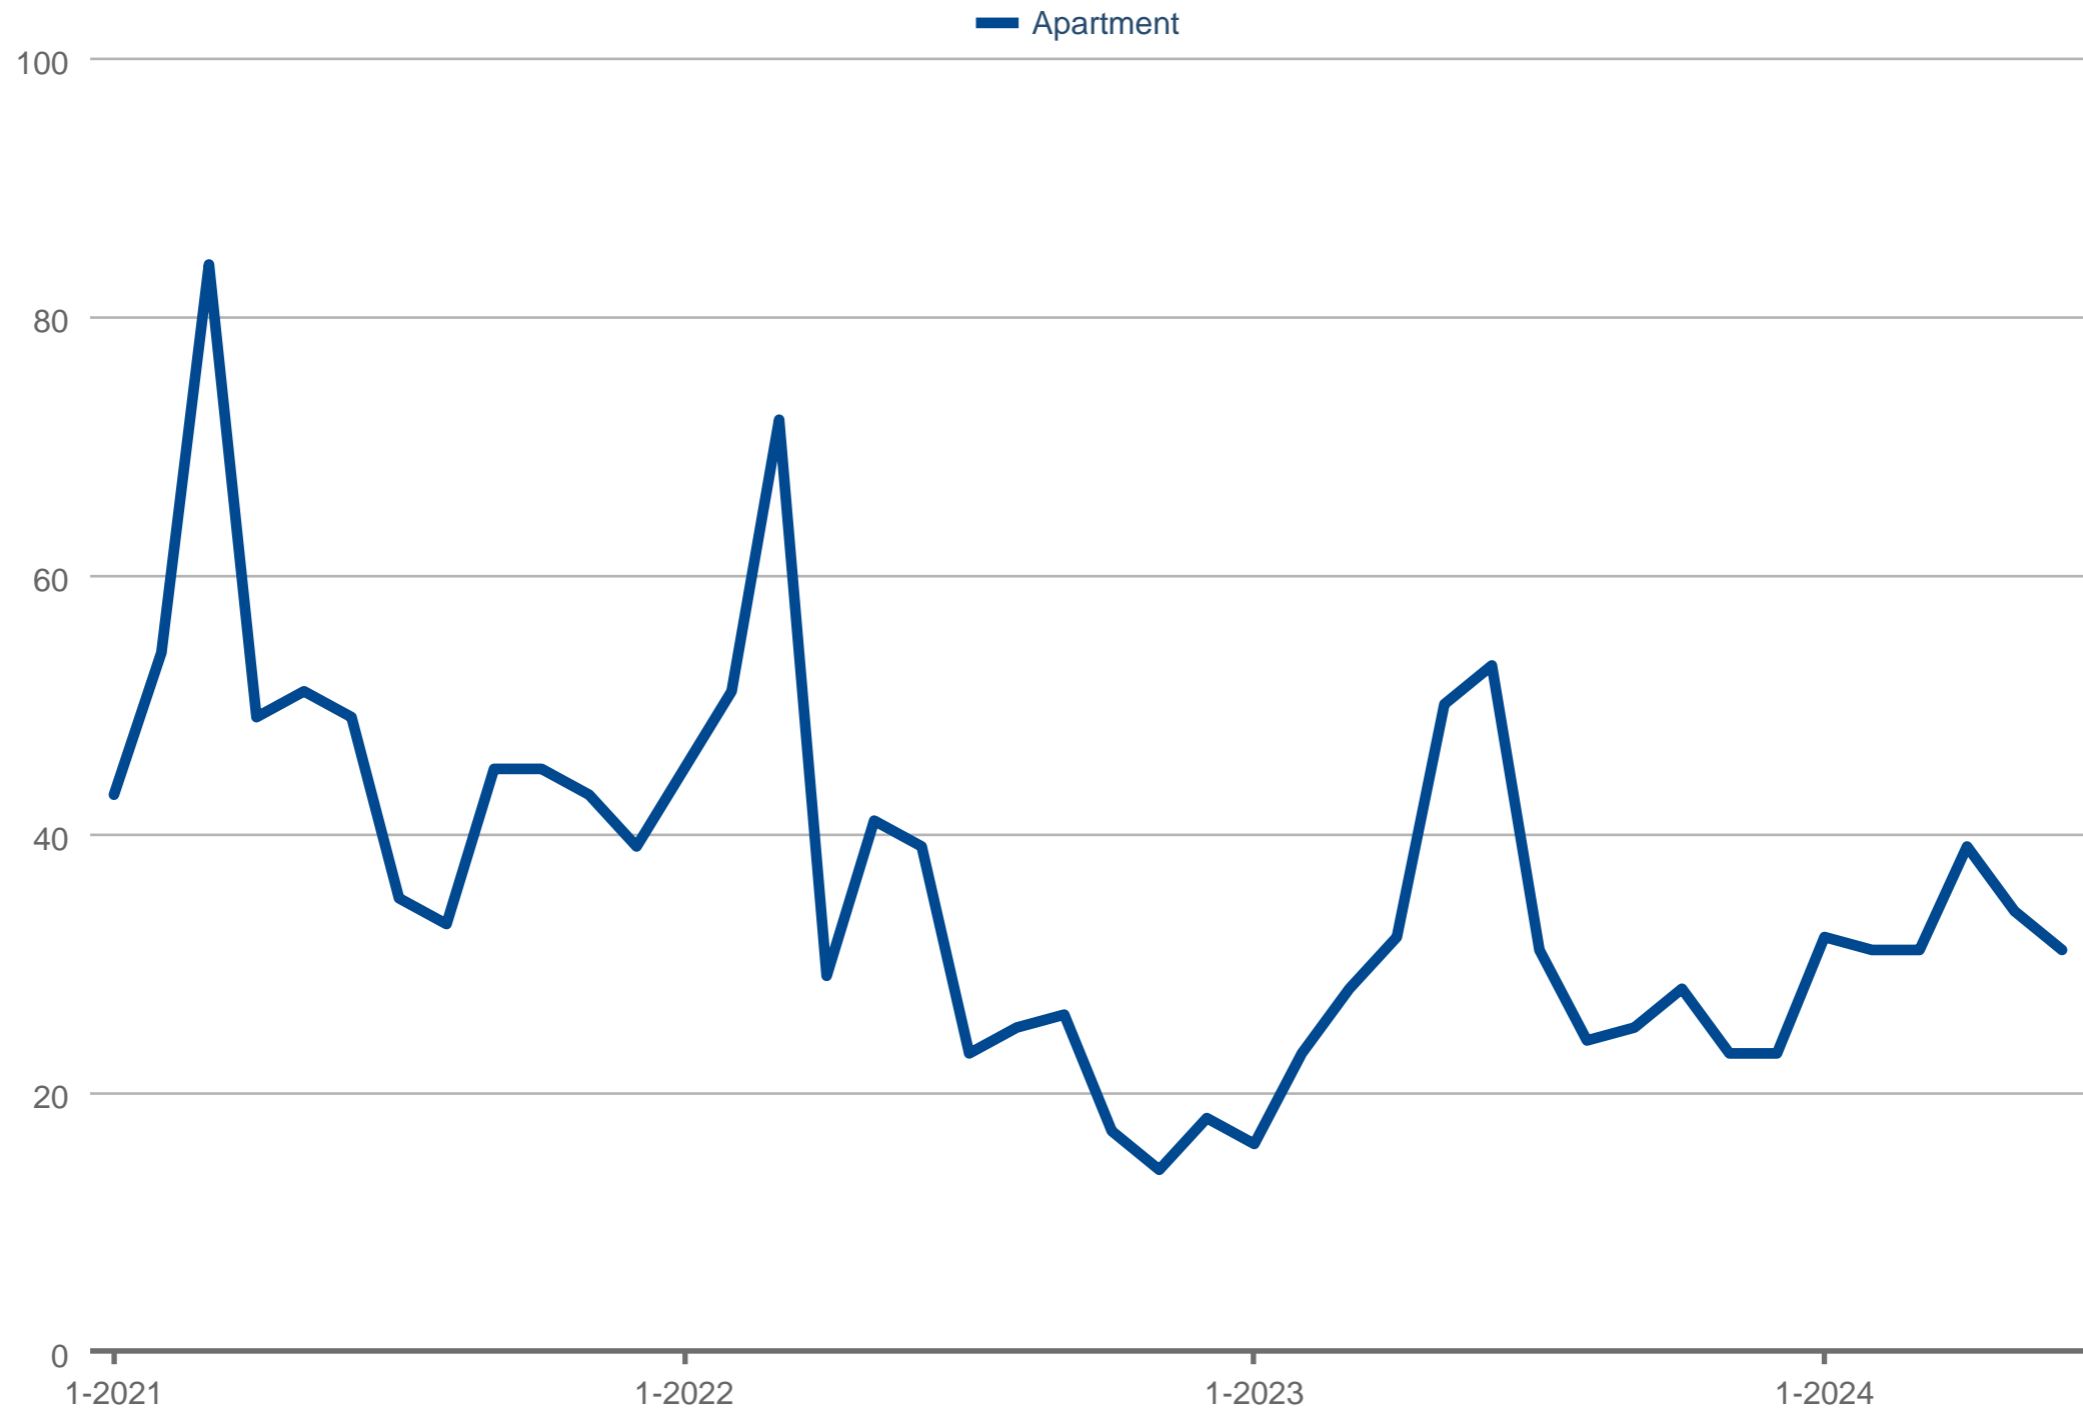

Brad Richert

Associate Broker/Realtor - Real Broker B.C. Ltd.

Office: 778-240-4239

richertrealestate@gmail.com

linktr.ee/richert

Exceptional Real Estate Strategies for a New World

Sales - By Property Type

VMR - Maple Ridge

Each data point is one month of activity. Data is from July 27, 2024.