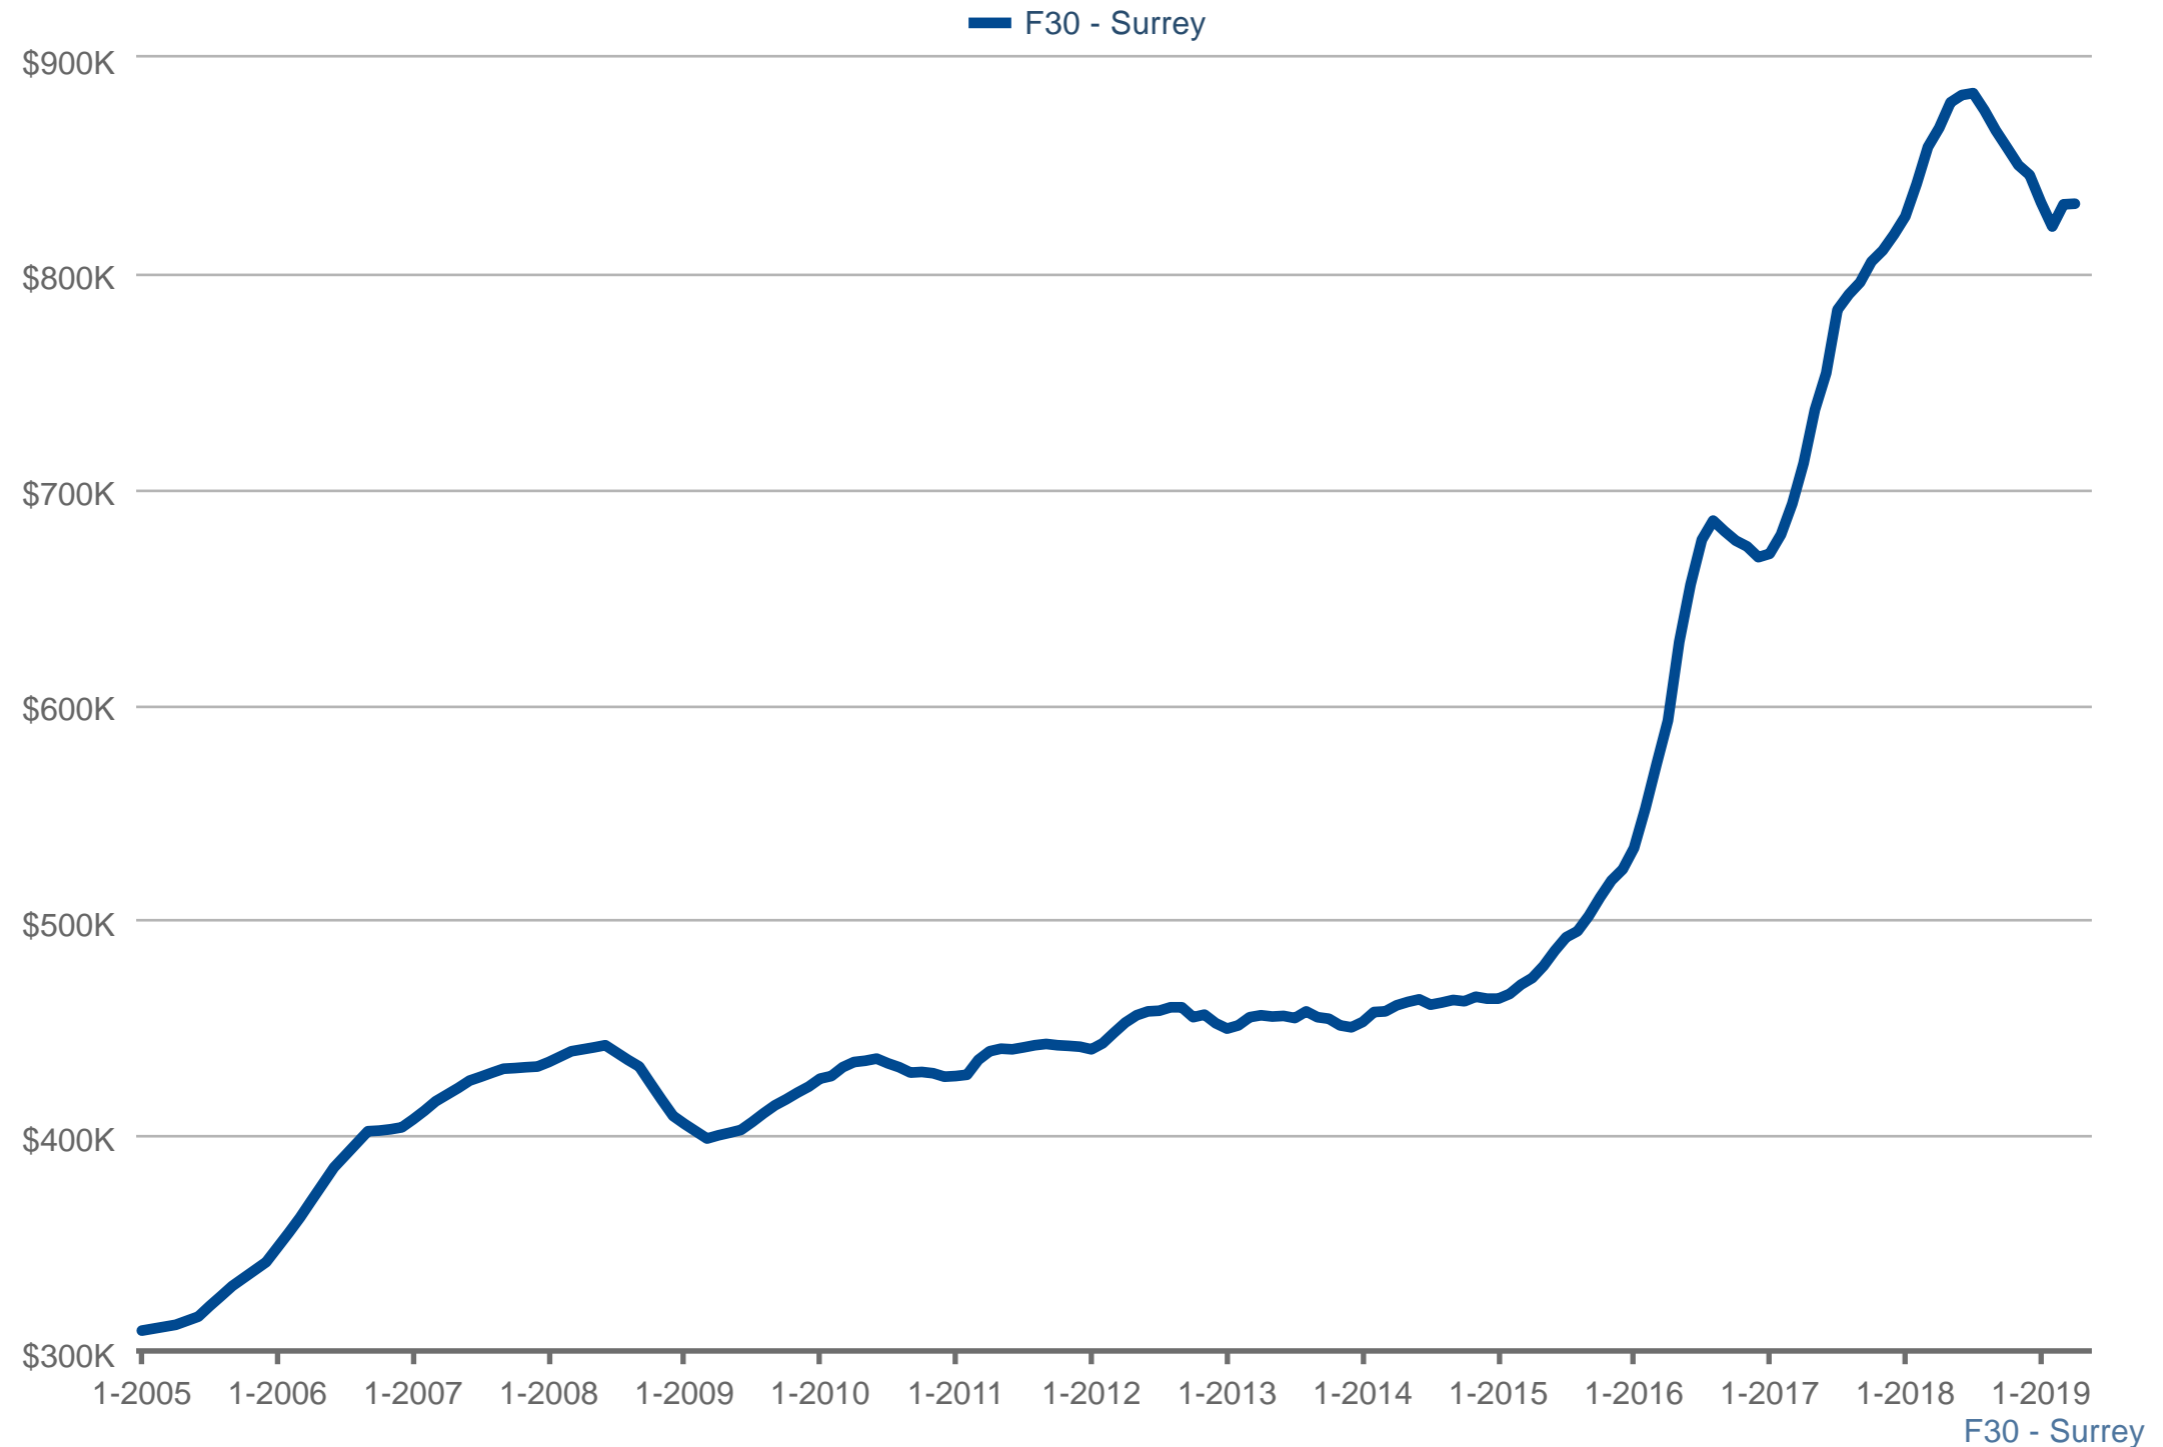

MLS® HPI Price

Each data point is one month of activity. Data is from June 3, 2019.