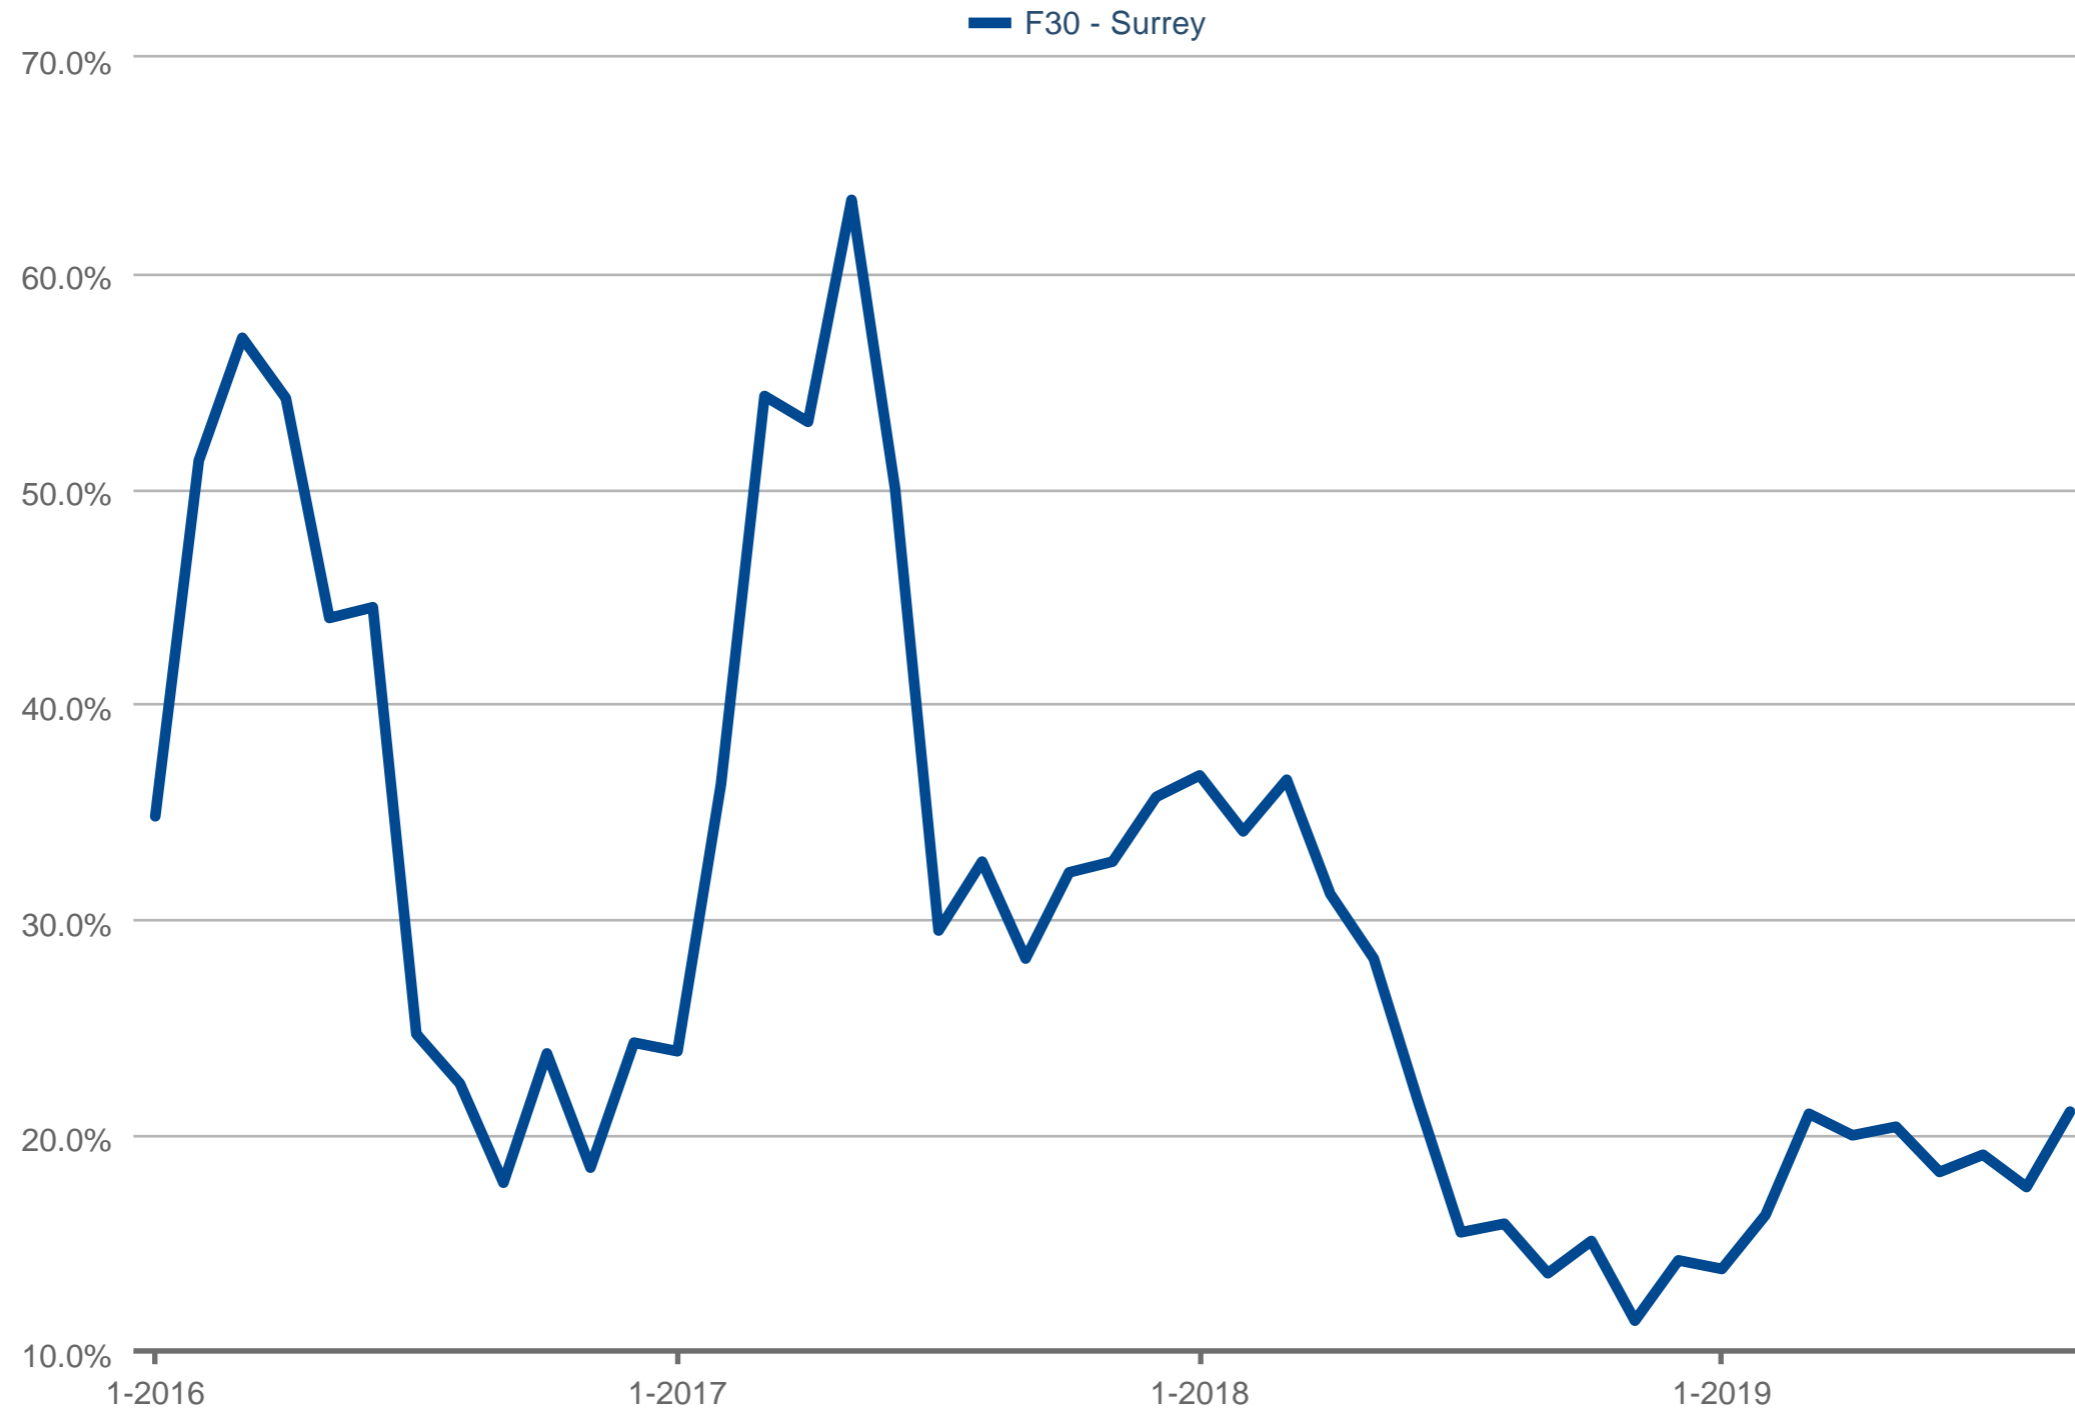

### Sales to Actives Ratio

F30 - Surrey: Resale

Each data point is one month of activity. Data is from October 11, 2019.