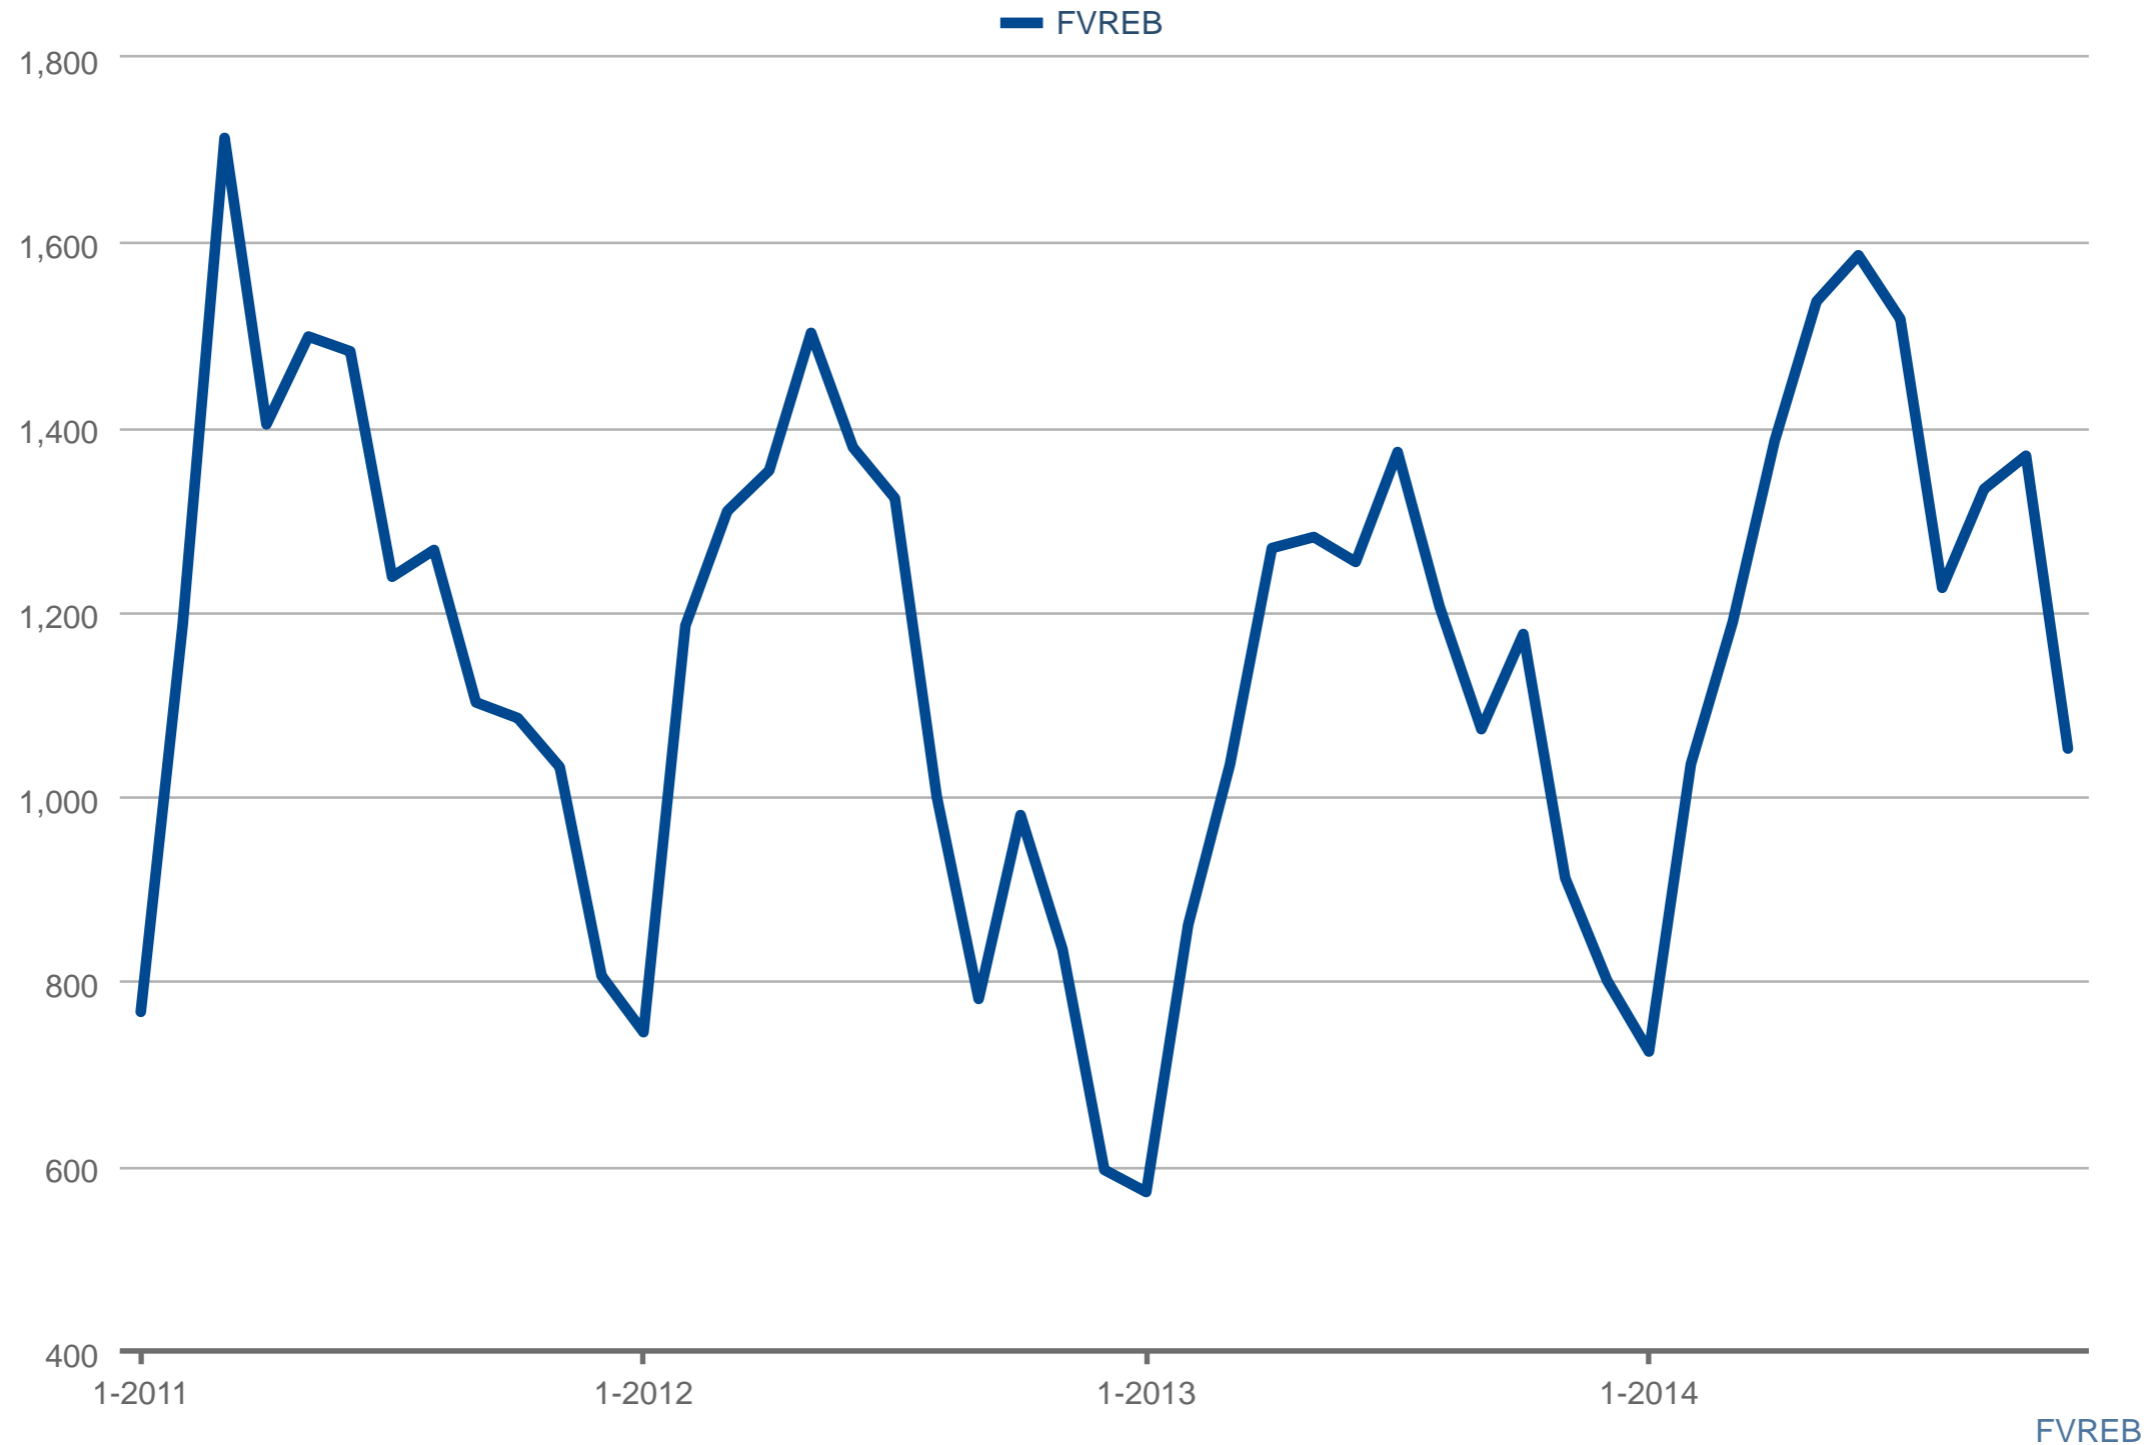

Sales

Each data point is one month of activity. Data is from December 30, 2014.