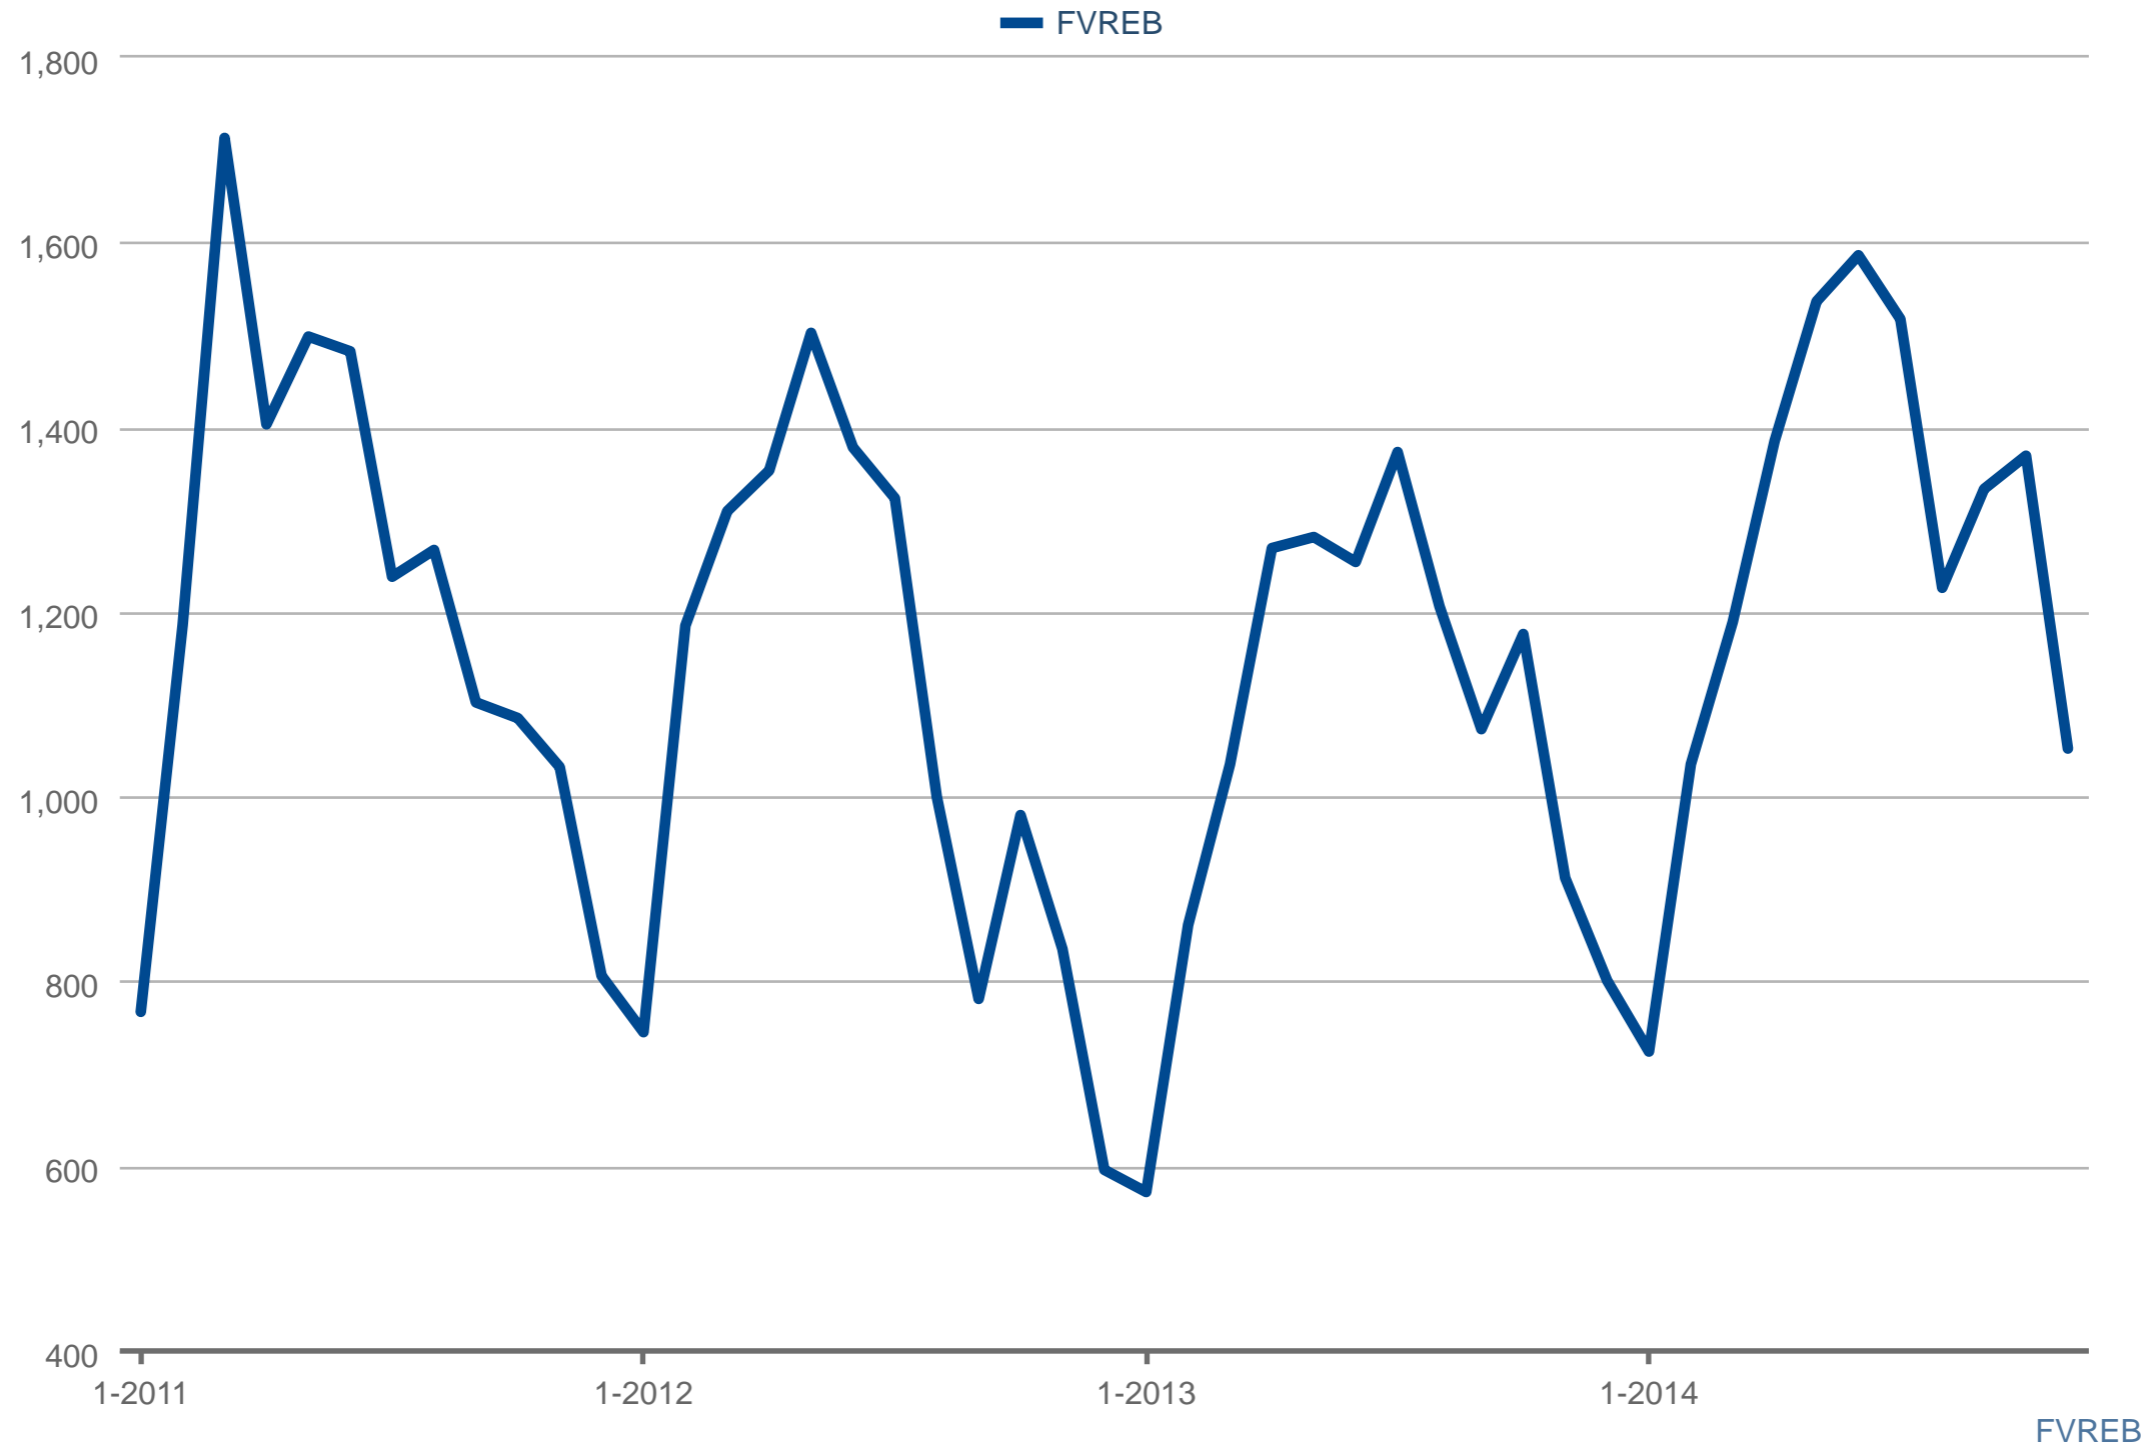

Sales

Each data point is one month of activity. Data is from December 30, 2014.