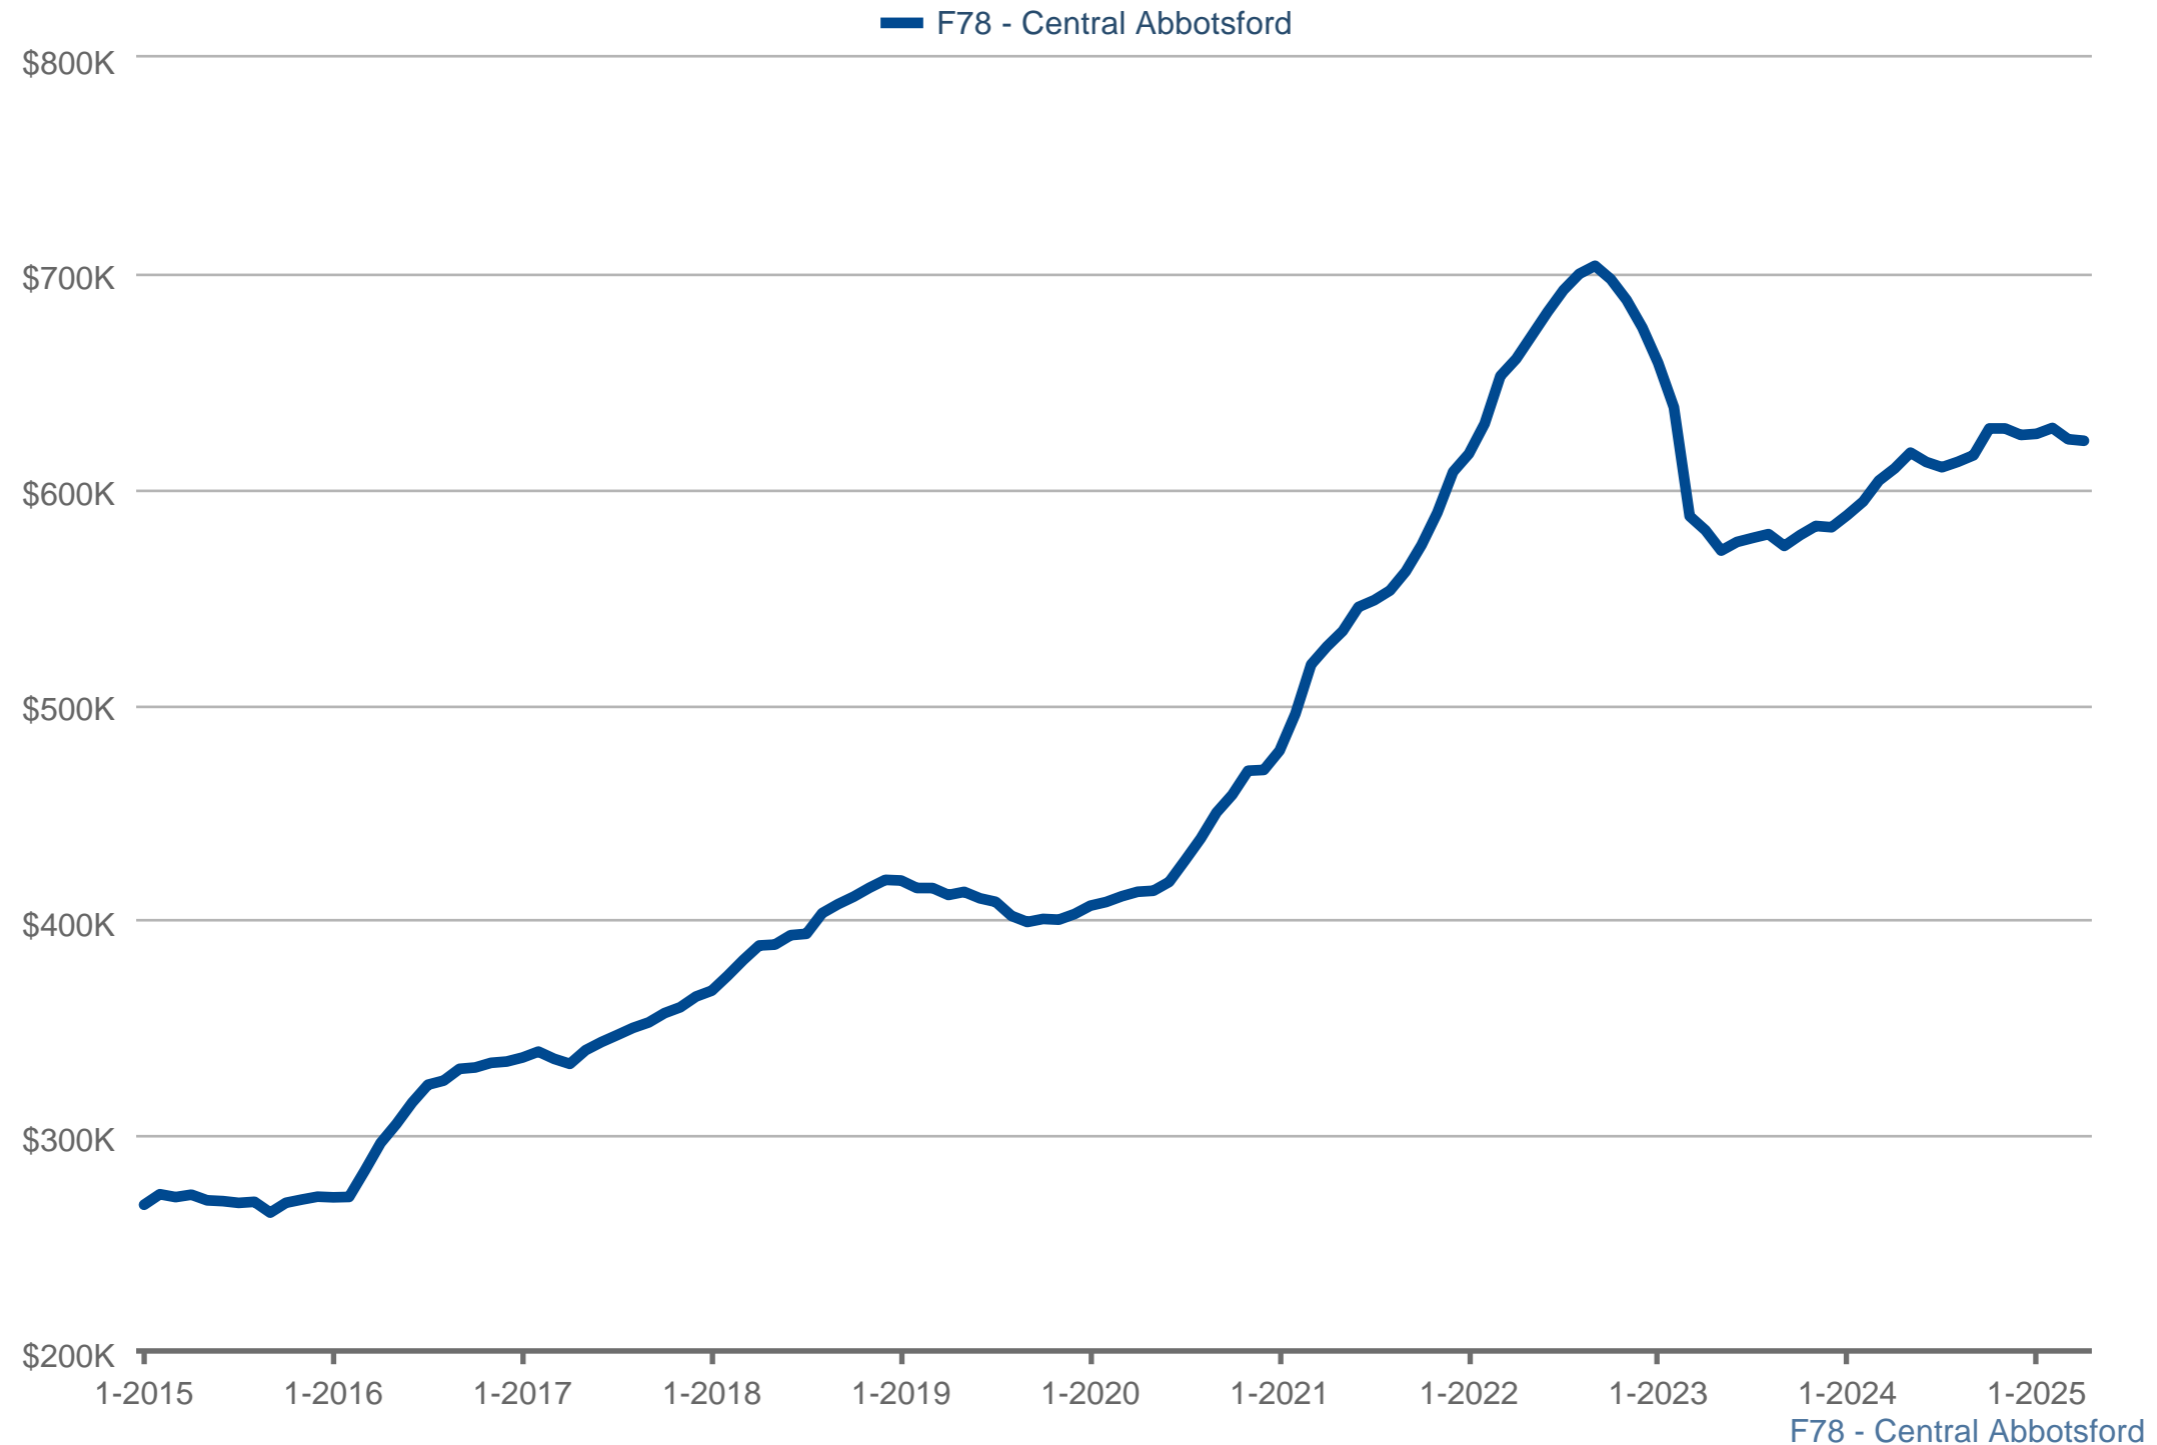

Average Sales Price

Each data point is 12 months of activity. Data is from May 17, 2025.