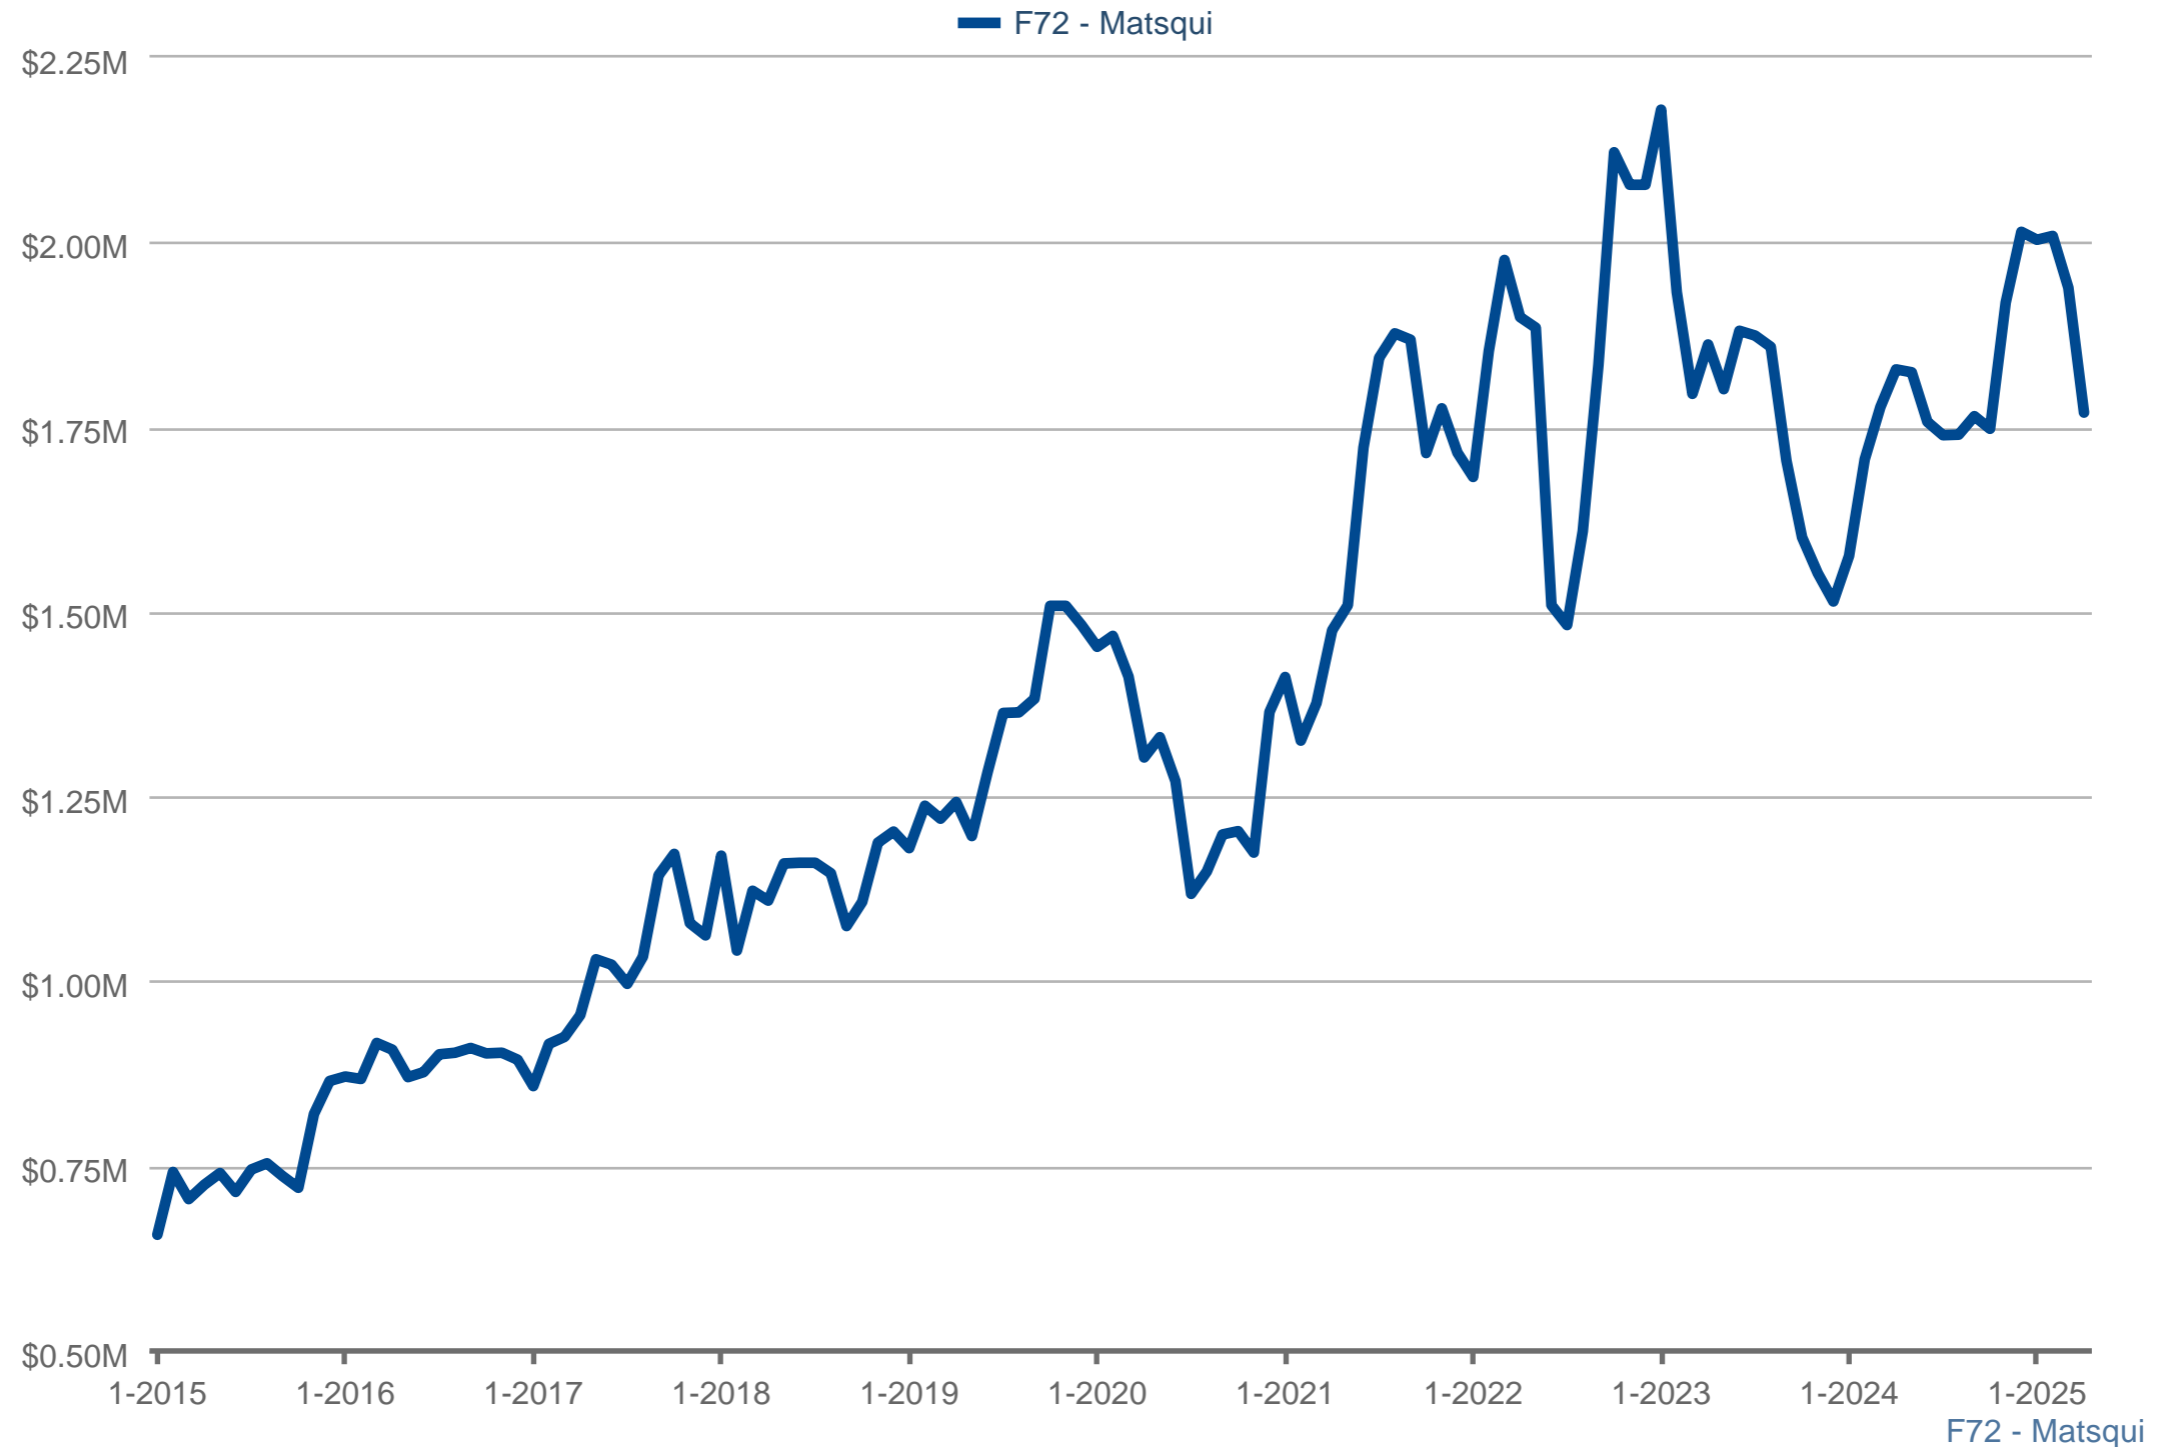

Average Sales Price

Each data point is 12 months of activity. Data is from May 17, 2025.