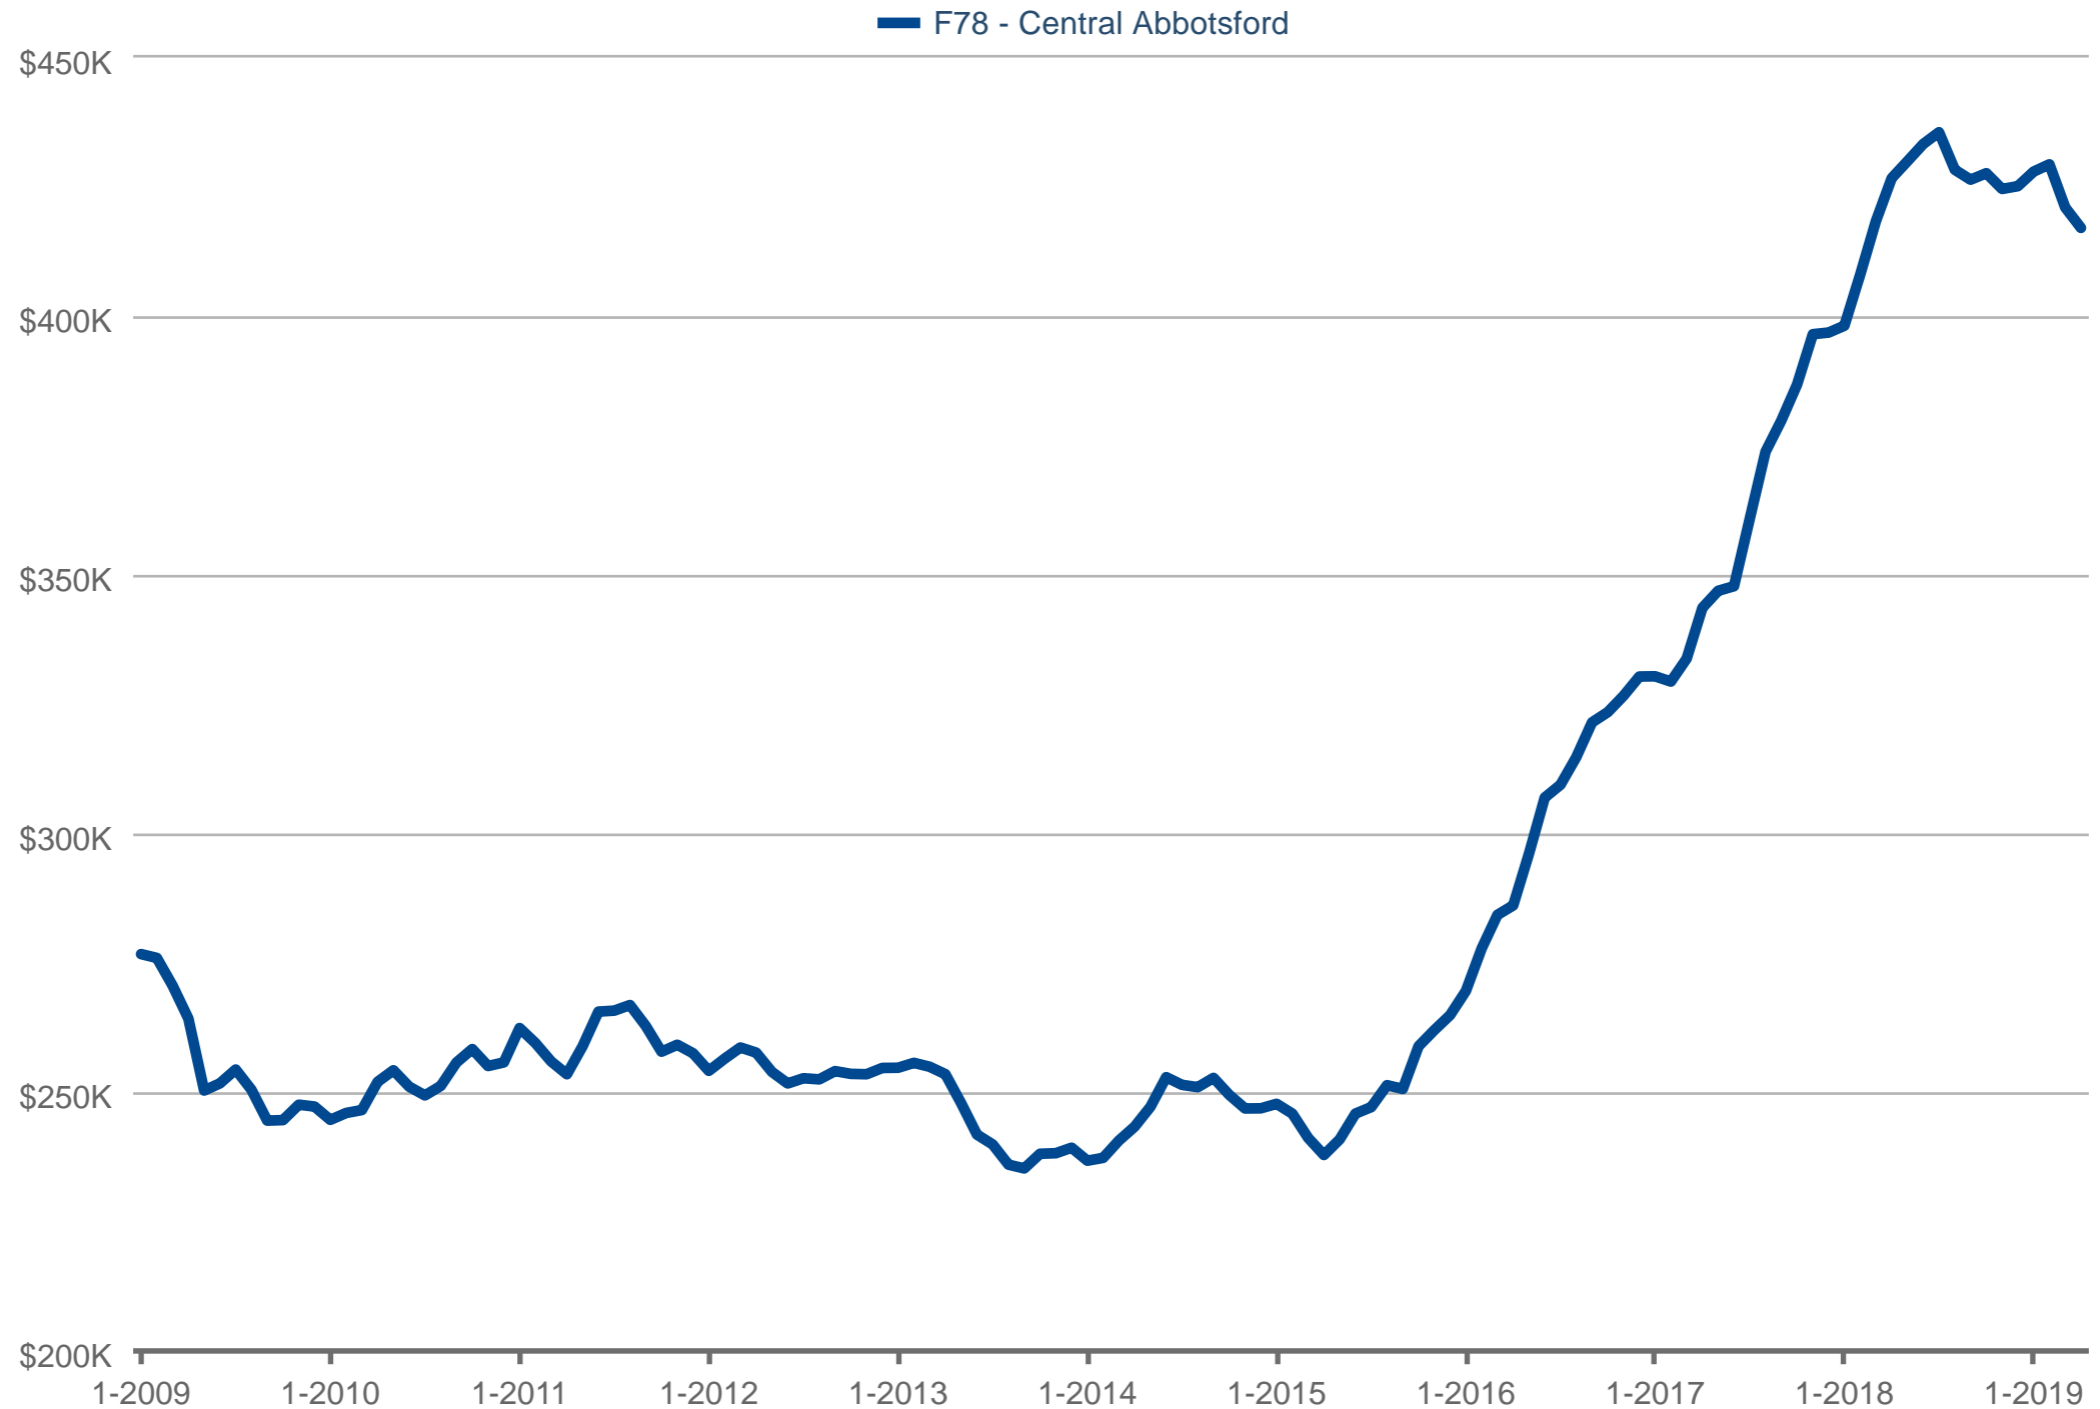

### Average Sales Price

F78 - Central Abbotsford: Townhouse

Each data point is 12 months of activity. Data is from May 20, 2019.