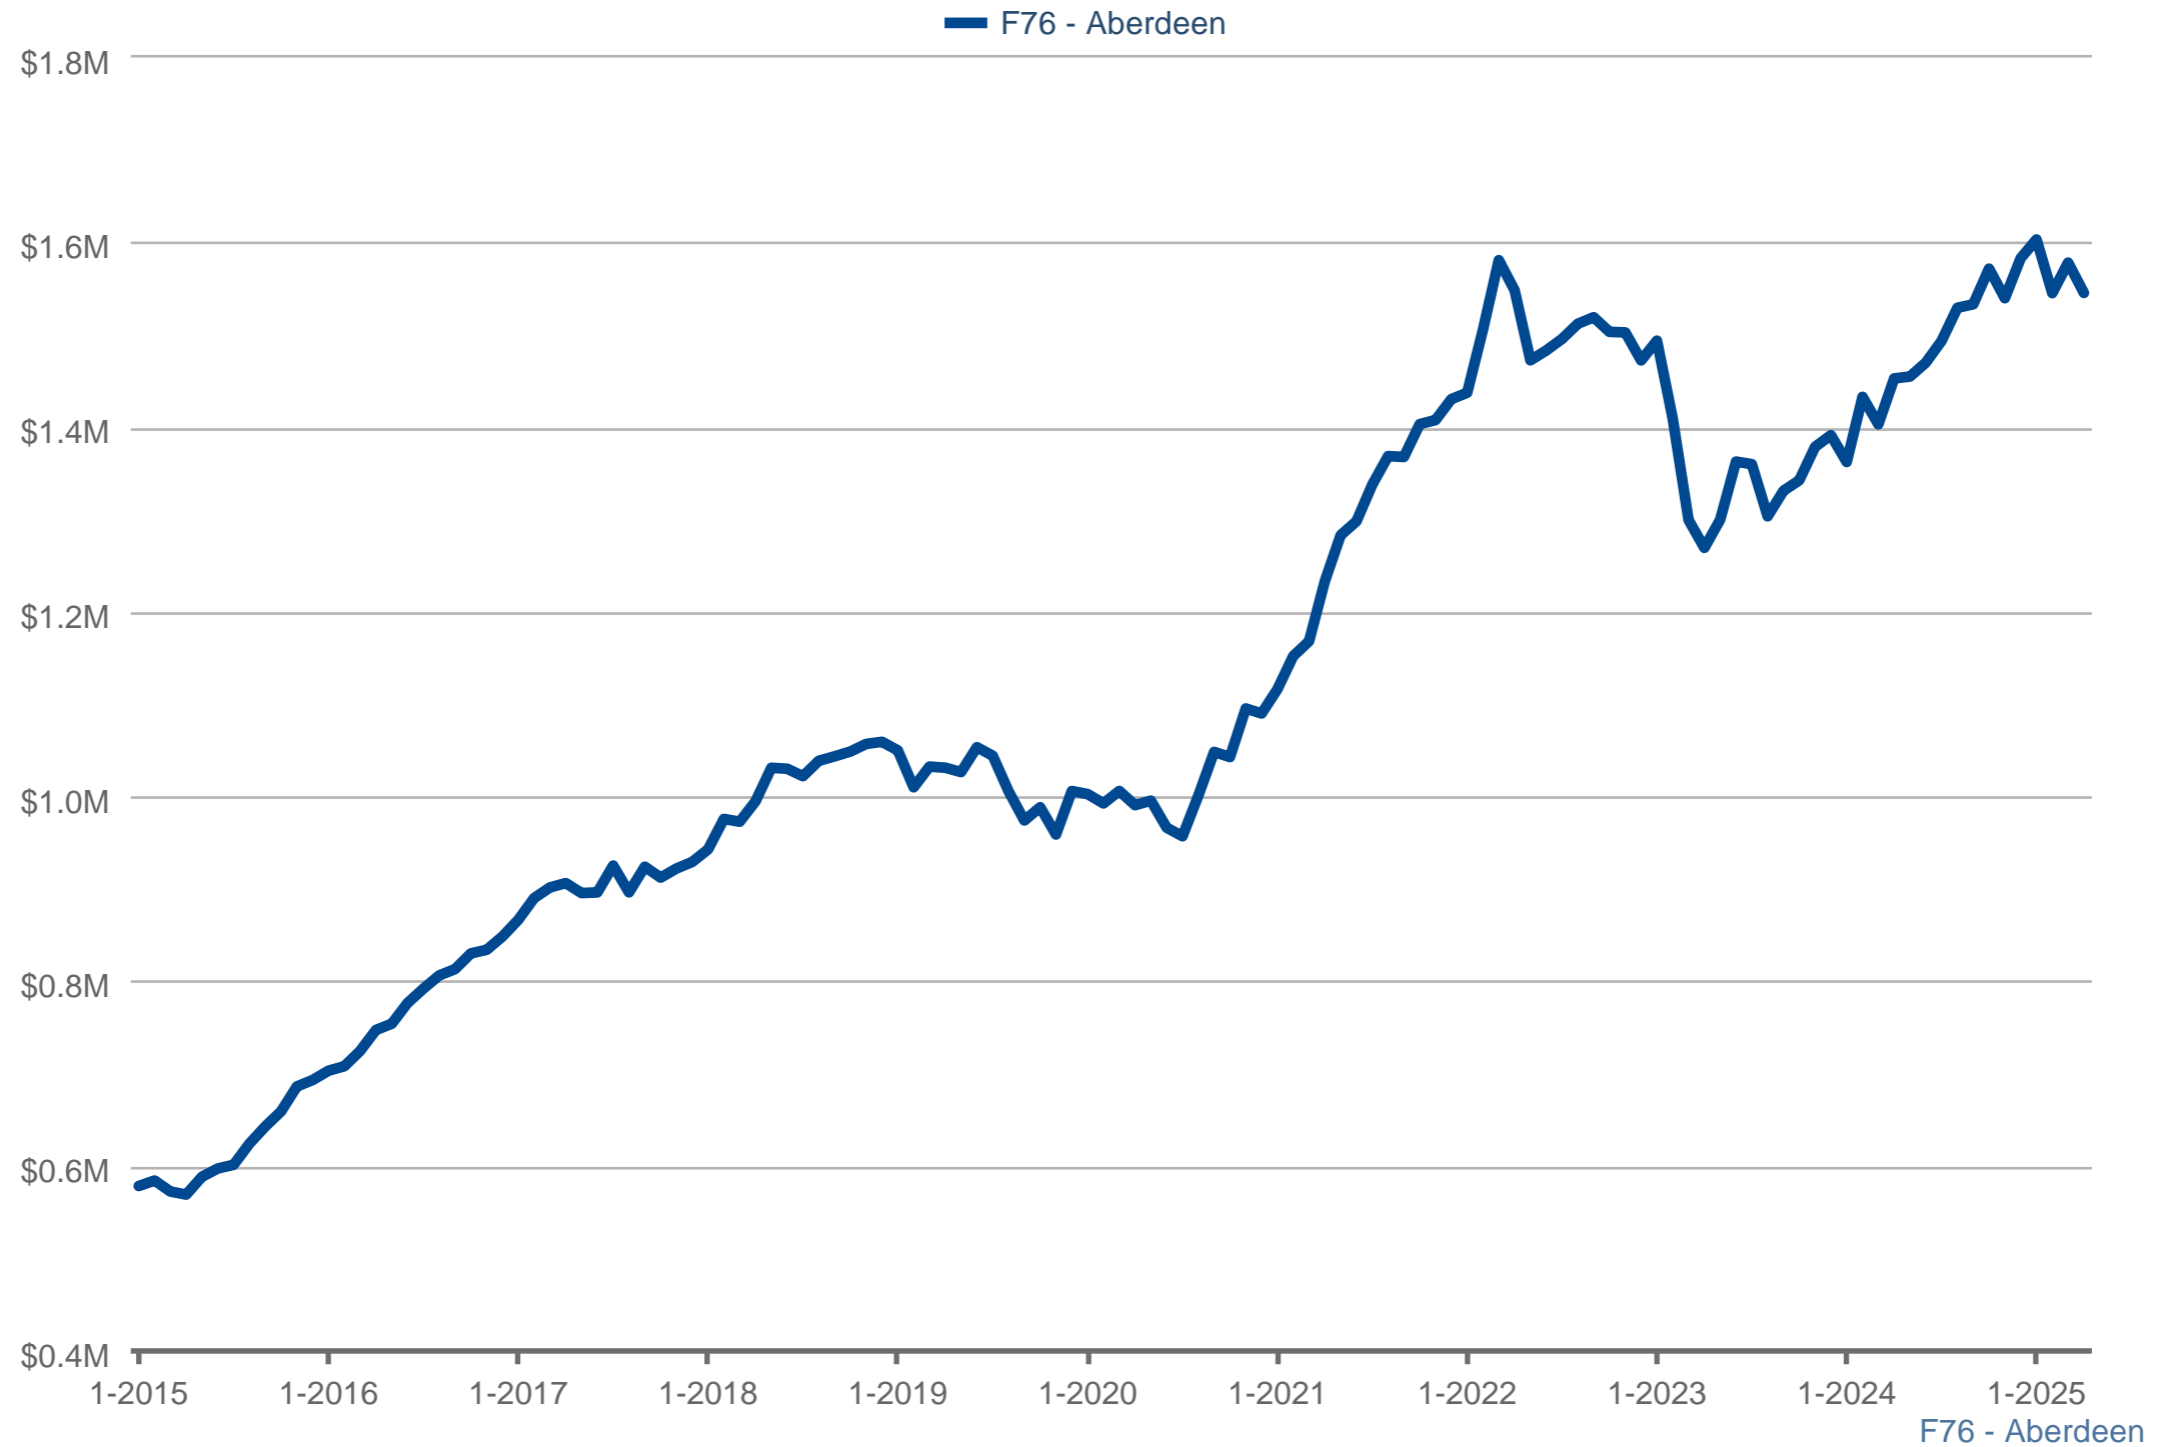

Average Sales Price

Each data point is 12 months of activity. Data is from May 17, 2025.