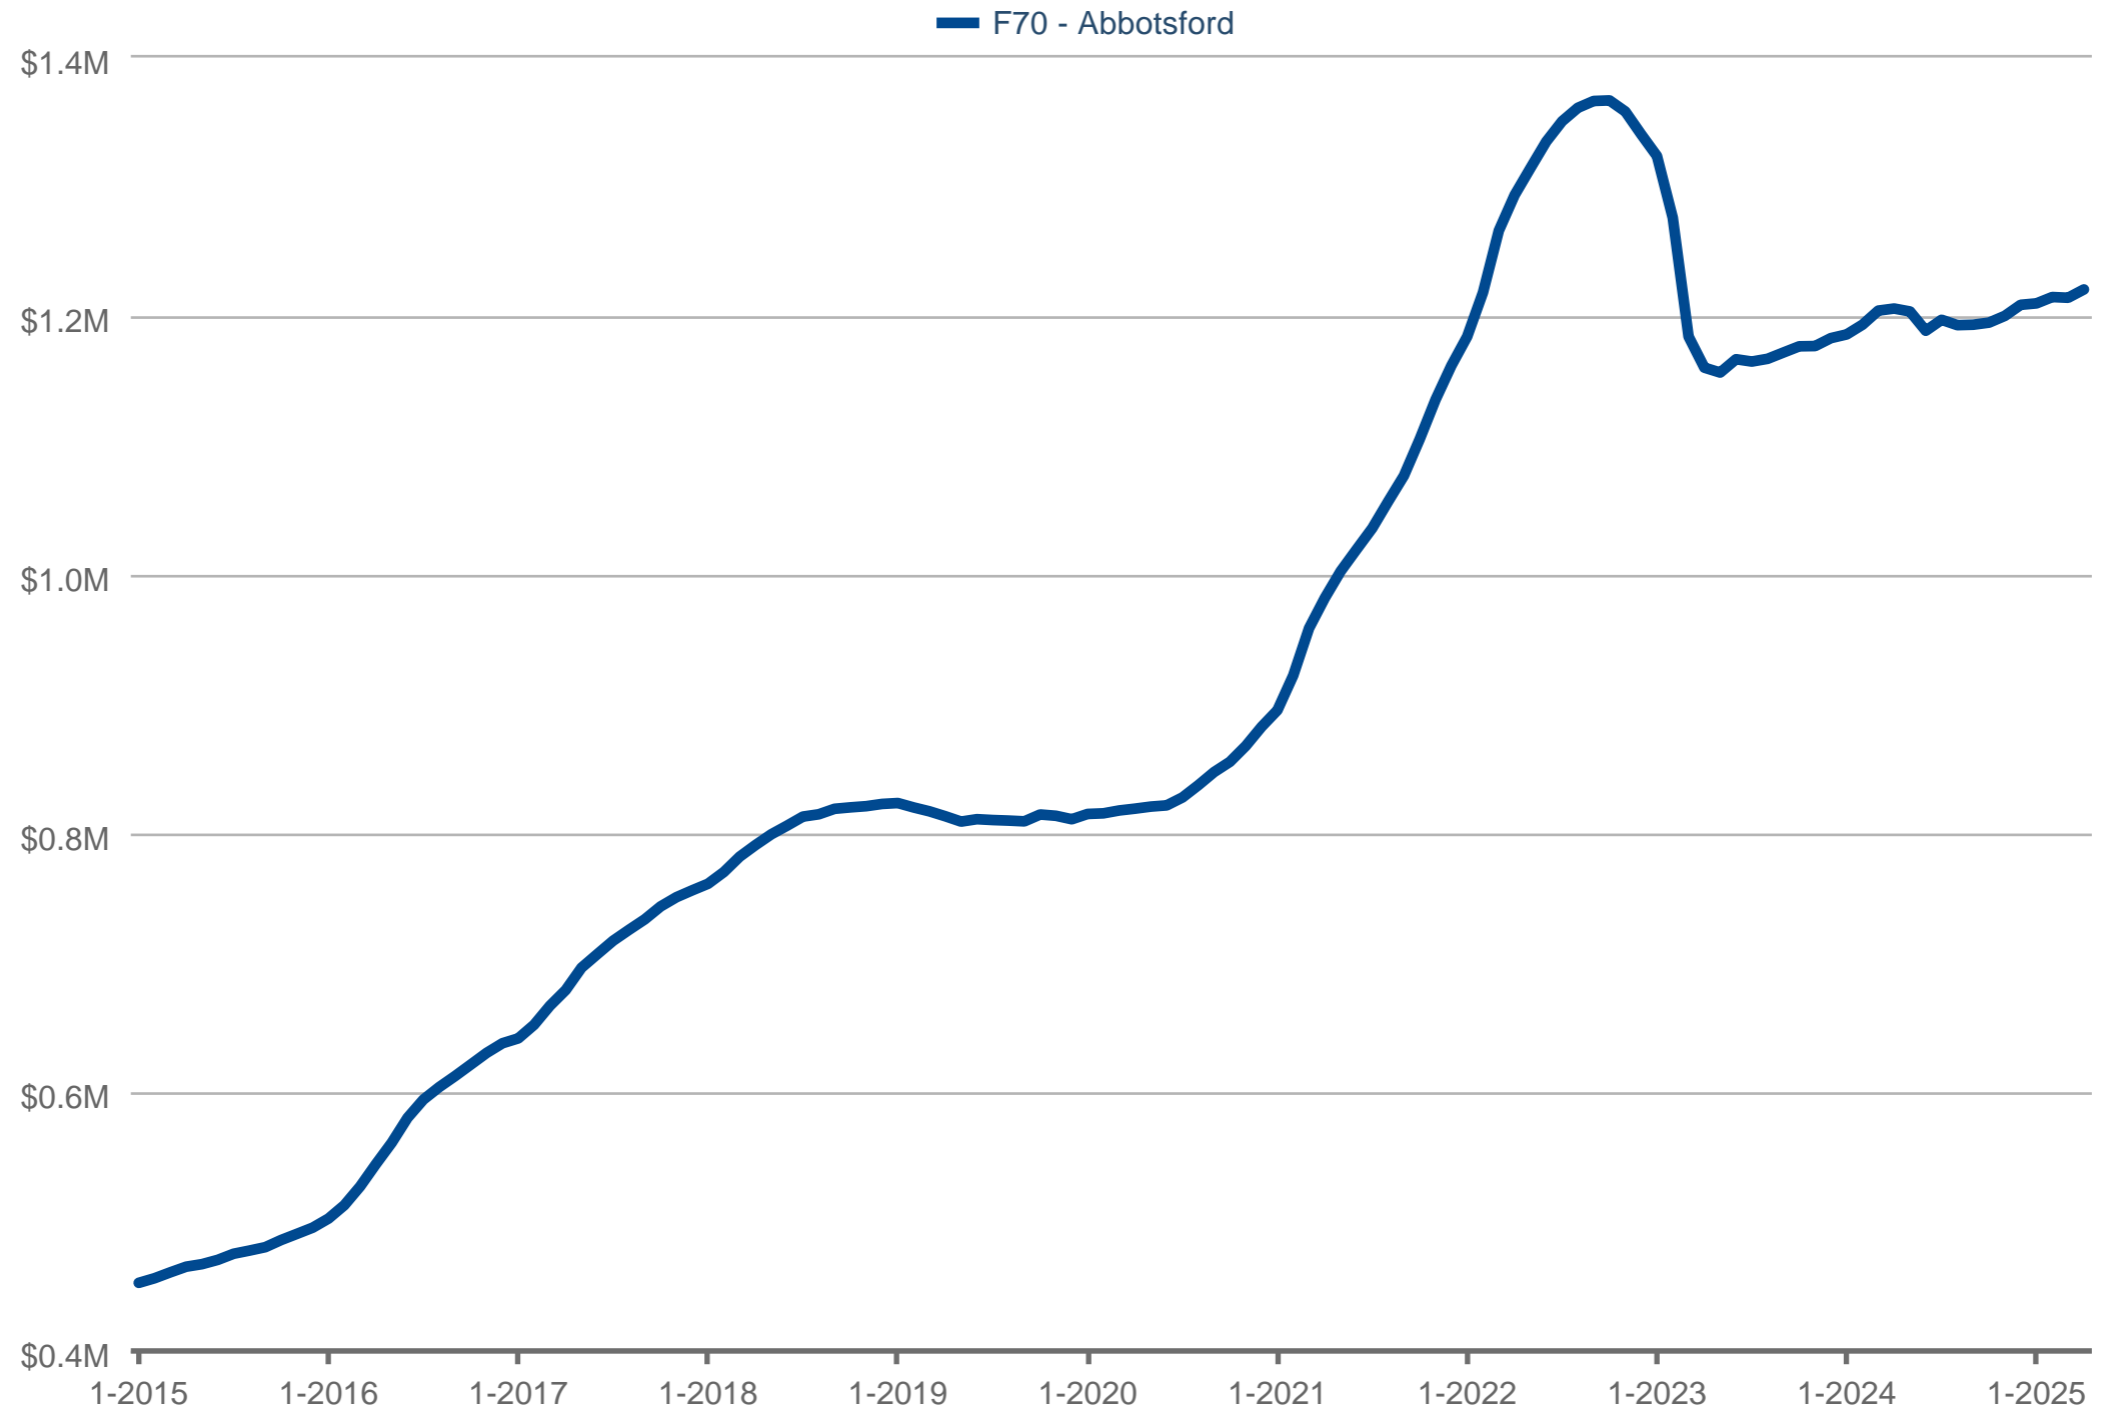

Average Sales Price

F70 - Abbotsford: House w/ Acreage

Each data point is 12 months of activity. Data is from May 17, 2025.