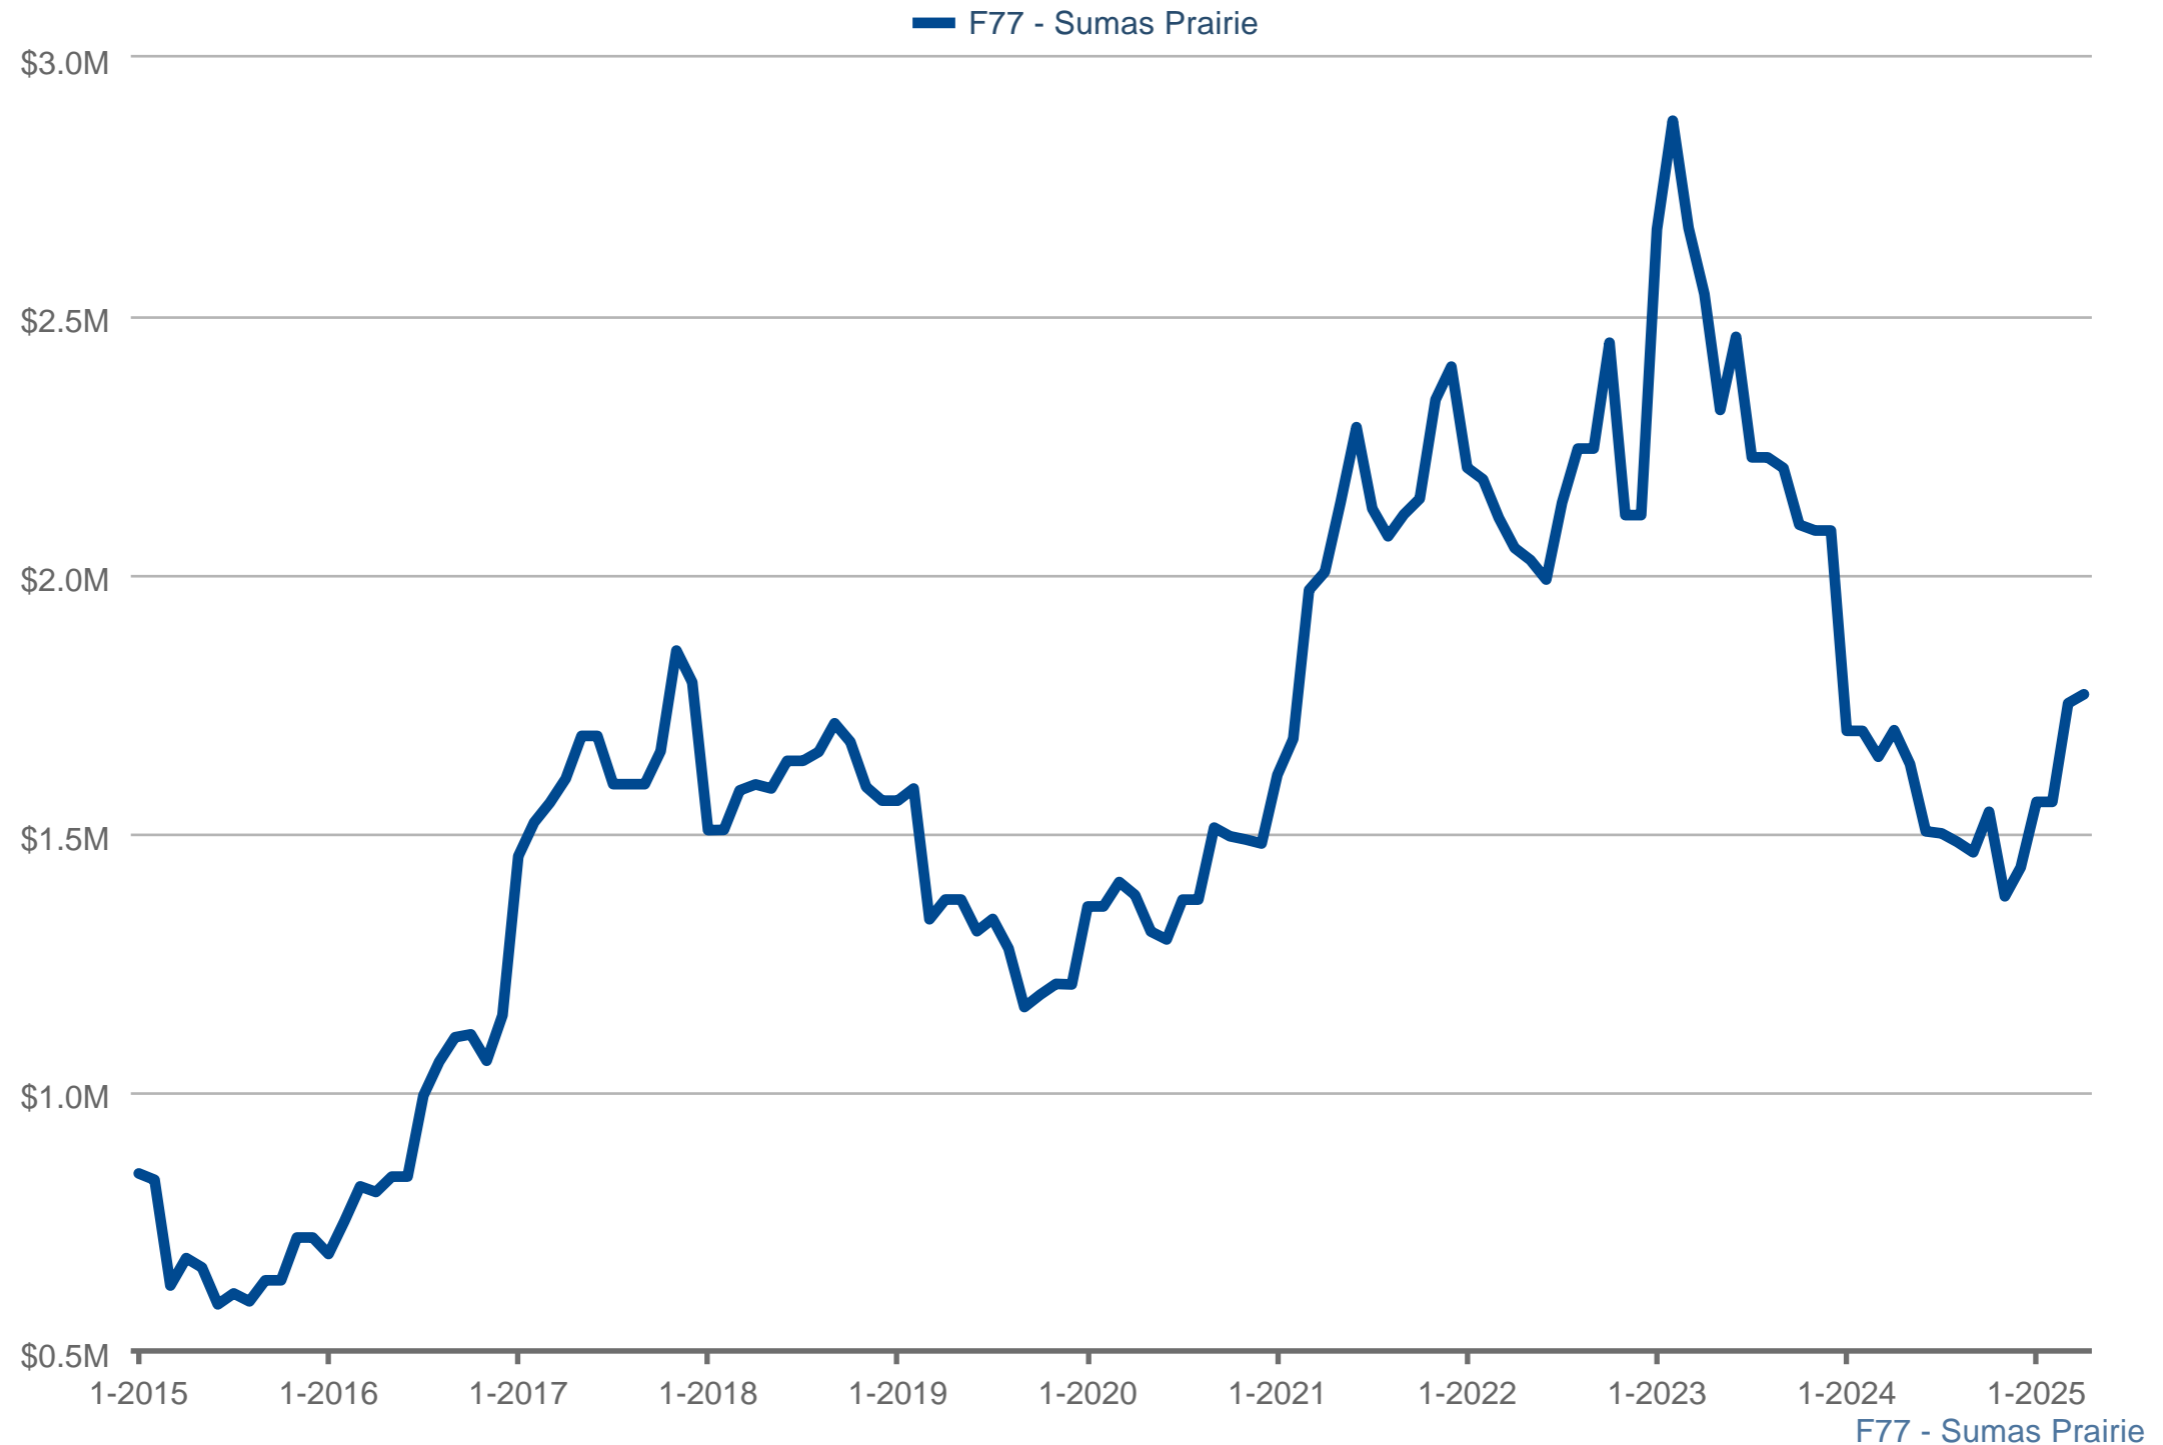

Average Sales Price

Each data point is 12 months of activity. Data is from May 17, 2025.